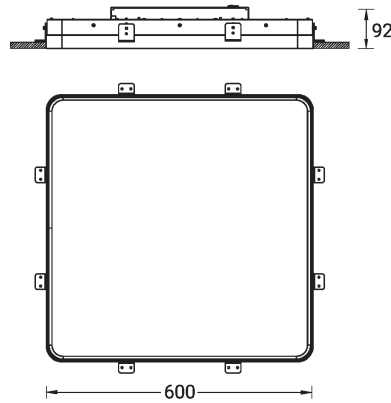

ARDEN 2 (ARD-80134)

Technical information

Material	Aluminium
Light source	2688 LED
Power	84 W
Lumen	2541 lm
Efficacy	30 lm/W
Driver option	Integral control gear

Driver	Constant current (CC)
Input voltage	220-240 V 50/60 Hz
Optic	O, P
Optic value	108°, 93°
CCT / CRI	RGBW40
Dimming type	Bluetooth

Product colours	Black, White, Matt Silver, Concrete - Urban, Softscape - Urban, Stone - Urban, Corten - Urban, Oak - Woodland, Walnut - Woodland, Pine - Woodland
Weight	6.4 kg
Operating temperature	-20 °C to 40 °C
Lens / Reflector / Optic	PMMA diffuser with Opal (UGR <19) and micro prismatic (UGR <13) options for better glare control
Variants (Bluetooth)	Compatible with EN/ IEC 60598-2-22: Suitable for emergency installations as central supply, non-maintained (Z0)

ARD-80134