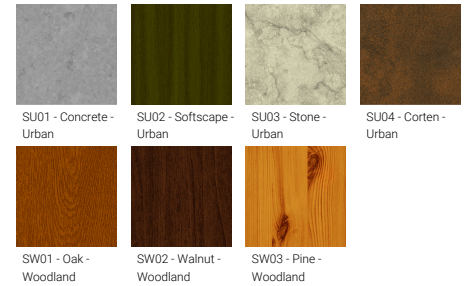

Optic

Product colour

Special finishes upon request

ARDEN 3 (ARD-80202)

Technical information

Material	Aluminium
Light source	168 LED
Power	21 W
Lumen	2133 - 2445 lm
Efficacy	102 - 116 lm/W
Driver option	Integral control gear
Driver	Constant current (CC)
Input voltage	220-240 V 50/60 Hz
Optic	O, P

Optic value	108°, 93°
CCT / CRI	3000K CRI80, 4000K CRI80
Bug	B1-U0-G1
ULR	<1%
ULOR	<1%
CIE flux code n°3	97
Dimming type	On/Off, 1-10V, DALI
Product colours	Black, White, Matt Silver, Concrete - Urban, Softscape - Urban, Stone - Urban, Corten - Urban, Oak - Woodland, Walnut - Woodland, Pine - Woodland
Weight	2.8 kg