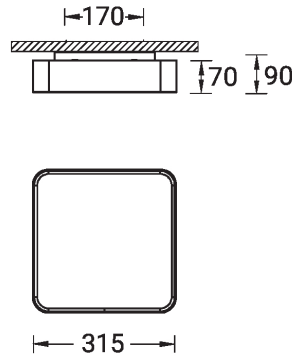

ARDEN 3 (ARD-80202)

Technical information

Material	Aluminium
Light source	168 LED
Power	21 W
Lumen	2133 - 2445 lm
Efficacy	102 - 116 lm/W
Driver option	Integral control gear
Driver	Constant current (CC)
Input voltage	220-240 V 50/60 Hz
Optic	O, P

Optic value	108°, 93°
CCT / CRI	3000K CRI80, 4000K CRI80
Bug	B1-U0-G1
ULR	<1%
ULOR	<1%
CIE flux code n°3	97
Dimming type	On/Off, 1-10V, DALI
Product colours	Black, White, Matt Silver, Concrete - Urban, Softscape - Urban, Stone - Urban, Corten - Urban, Oak - Woodland, Walnut - Woodland, Pine - Woodland
Weight	2.8 kg

Operating temperature	-20 °C to 40 °C
Lens / Reflector / Optic	PMMA diffuser with Opal (UGR <19) and micro prismatic (UGR <13) options for better glare control
MacAdam Ellipse	3 SDCM
Lifetime L90B10 (hours)	> 23,000
Lifetime L80B10 (hours)	> 45,000
Lifetime L80B50 (hours)	> 50,000
Variants (On/Off, 1-10V, DALI)	Compatible with EN/ IEC 60598-2-22: Suitable for emergency installations as central supply, non-maintained (Z0)

ARD-80202