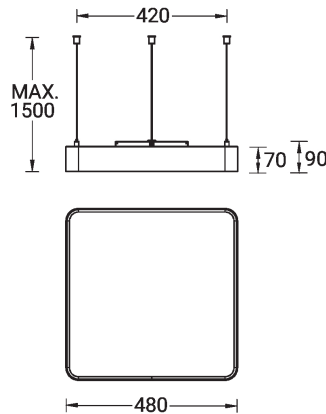

ARDEN 4 (ARD-90125)

Technical information

Material	Aluminium
Light source	1920 & 768 LED
Power	94 W
Lumen	2854 lm
Driver option	Integral control gear
Driver	Constant current (CC)
Input voltage	220-240 V 50/60 Hz
Optic	O, P

Optic value	108°, 96°
Optic (2nd)	O
Optic (2nd) value	105°
CCT / CRI	RGBW30, RGBW40
Dimming type	DMX, DMX/RDM
Product colours	Black, White, Matt Silver, Concrete - Urban, Softscape - Urban, Stone - Urban, Corten - Urban, Oak - Woodland, Walnut - Woodland, Pine - Woodland
Weight	5.0 kg
Operating temperature	-20 °C to 40 °C

Lens / Reflector / Optic	PMMA diffuser with Opal (UGR <19) and micro prismatic (UGR <13) options for better glare control
MacAdam Ellipse	3 SDCM
Lifetime L90B10 (hours)	> 23,000
Lifetime L80B10 (hours)	> 45,000
Lifetime L80B50 (hours)	> 50,000
Variants (DMX/RDM)	Compatible with EN/ IEC 60598-2-22: Suitable for emergency installations as central supply, non-maintained (Z0)

ARD-90125