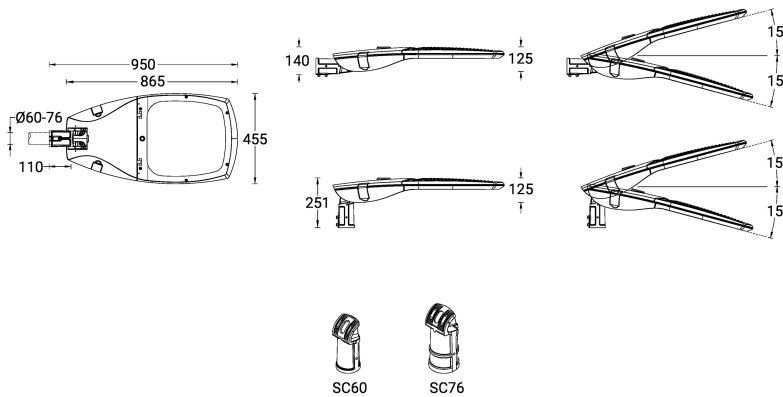

BILLUND 3 (BIU-90024)

Technical information

Material	Aluminium
Light source	144 LED
Power	239 W
Lumen	28089 - 35478 lm
Efficacy	117 - 148 lm/W
Driver option	Integral control gear
Driver	Constant current (CC)
Input voltage	220-240 V 50/60 Hz

Optic	T1, T2, T3, T4, T5
Optic value	138°x125°, 140°x63°, 133°x66°, 111°x65°, 92°x121°
CCT / CRI	2700K CRI70, 3000K CRI70, 4000K CRI70
Bug	B3-U0-G3, B4-U0-G4, B5-U0-G2, B5-U0-G4
ULR	<1%
ULOR	<1%
CIE flux code n°3	100, 96, 97
Dimming type	On/Off, 1-10V, DALI

Product colours	Black, Dark Grey, White, Matt Silver, Bronze, Concrete - Urban, Softscape - Urban, Stone - Urban, Corten - Urban, Oak - Woodland, Walnut - Woodland, Pine - Woodland
Weight	14.5 kg
Operating temperature	-20 °C to 50 °C
EPA (m2)	0.087
Cable	One IP68 connector supplied with 0.3 m of 3x1.0 sqmm outdoor cable
Through wiring	Single cable entry
Lens / Reflector / Optic	Clear toughened glass, High-efficiency polycarbonate lens
Variants (On/Off, 1-10V, DALI)	Compatible with EN/ IEC 60598-2-22: Suitable for emergency installations as central supply, non-maintained (Z0)

BIU-90024