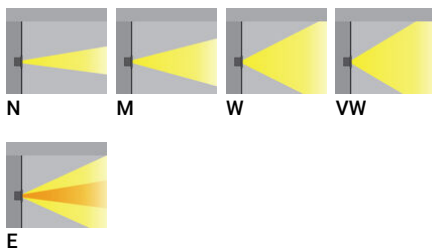

BORNHOLM 2 (BOH-60011) (Version 2)**Product description**

Without remote box IP-rated - With remote driver / recessing box - Constant current (CC) 700 mA

**Luminaire Structure**

- Stainless steel body in grade 316
- Single cable entry
- One cable gland supplied with 2 m of 2x1.0 sqmm outdoor cable
- Stainless steel fasteners in grade 316
- Durable silicone rubber gasket
- Clear toughened glass
- Remote driver (included)
- Remote box IP-rated is not included and is to be ordered separately for constant current (CC) products
- Recessing box in stainless steel 316 grade
- Luminaire must be submerged when operational
- Maximum depth 2 m
- Outdoor cable needs to be ordered with a specific length
- Maximum distance of the Remote DMX/RDM decoder is 8 m

Optic**Product colour**

00 - Stainless Steel

BORNHOLM 2 (BOH-60011) (Version 2)

Technical information

Material	Stainless Steel
Light source	4 LED
Power	11 W
Lumen	799 - 1063 lm
Efficacy	73 - 97 lm/W
Driver option	Remote driver (included)
Driver	Constant current (CC)
Input voltage	700 mA, 12 VDC
Optic	N, M, W, VW, E

Optic value	10°, 17°, 34°, 71°x56°, 42°x12°
CCT / CRI	3000K CRI80, 4000K CRI80
Bug	B1-U0-G0, B2-U0-G0
ULR	<1%
ULOR	<1%
CIE flux code n°3	100
Dimming type	On/Off, 1-10V
Product colours	Stainless Steel
Weight	1.6 kg

Operating temperature	-20 °C to 40 °C
Cable	One cable gland supplied with 2 m of 2x1.0 sqmm outdoor cable
Through wiring	Single cable entry
Lens / Reflector / Optic	Clear toughened glass
MacAdam Ellipse	3 SDCM
Lifetime L90B10 (hours)	> 120,000
Lifetime L80B10 (hours)	> 120,000
Lifetime L80B50 (hours)	> 120,000
Variants (1-10V)	Compatible with EN/ IEC 60598-2-22: Suitable for emergency installations as central supply, non-maintained (Z0)