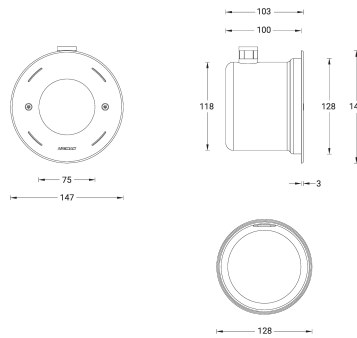

BORNHOLM 2 (BOH-60011) (Version 2)

Technical information

Material	Stainless Steel
Light source	4 LED
Power	11 W
Lumen	799 - 1063 lm
Efficacy	73 - 97 lm/W
Driver option	Remote driver (included)
Driver	Constant current (CC)
Input voltage	700 mA, 12 VDC
Optic	N, M, W, VW, E

Optic value	10°, 17°, 34°, 71°x56°, 42°x12°
CCT / CRI	3000K CRI80, 4000K CRI80
Bug	B1-U0-G0, B2-U0-G0
ULR	<1%
ULOR	<1%
CIE flux code n°3	100
Dimming type	On/Off, 1-10V
Product colours	Stainless Steel
Weight	1.6 kg

Operating temperature	-20 °C to 40 °C
Cable	One cable gland supplied with 2 m of 2x1.0 sqmm outdoor cable
Through wiring	Single cable entry
Lens / Reflector / Optic	Clear toughened glass
MacAdam Ellipse	3 SDCM
Lifetime L90B10 (hours)	> 120,000
Lifetime L80B10 (hours)	> 120,000
Lifetime L80B50 (hours)	> 120,000
Variants (1-10V)	Compatible with EN/ IEC 60598-2-22: Suitable for emergency installations as central supply, non-maintained (Z0)

BOH-60011