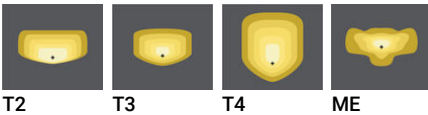

LIGHT LINEAR DENVER 3 (DE-20021)

Product description

2 sides with step - Supplied with specific 4 m cylindrical, straight aluminium pole: APD240114-DE3

Luminaire Structure

- Die-cast aluminium housing
- Extruded aluminium column
- Pre-treated before powder coating ensuring high corrosion resistance
- Single cable entry
- Stainless steel fasteners in grade 304 with zinc flake coating (ZFC)
- Durable silicone rubber gasket
- Clear toughened glass
- High-efficiency polycarbonate lens
- Integral control gear
- Maximum wind load resistance is 100 km/h
- Surge protection 10kV

Optic

Product colour

Special finishes upon request

LIGHT LINEAR DENVER 3 (DE-20021)

Technical information

| | |
|----------------------|-----------------------|
| Material | Aluminium |
| Light source | 2 x 24 LED |
| Power | 108 W |
| Lumen | 12940 - 14288 lm |
| Efficacy | 118 - 130 lm/W |
| Driver option | Integral control gear |
| Driver | Constant current (CC) |
| Input voltage | 220-240 V 50/60 Hz |
| Optic | T2, T3, T4, ME |

| | |
|--------------------------|--|
| Optic value | 140°x43°, 142°x72°, 120°x79°, 120°x79° |
| CCT / CRI | 3000K CRI80, 4000K CRI80 |
| Bug | B1-U0-G1 |
| ULR | <1% |
| ULOR | <1% |
| CIE flux code n°3 | 98 |
| Dimming type | On/Off, 1-10V, DALI |
| Product colours | Black, Dark Grey, White, Matt Silver, Bronze, Concrete - Urban, Softscape - Urban, Stone - Urban, Corten - Urban, Oak - Woodland, Walnut - Woodland, Pine - Woodland |
| Weight | 33.5 kg |