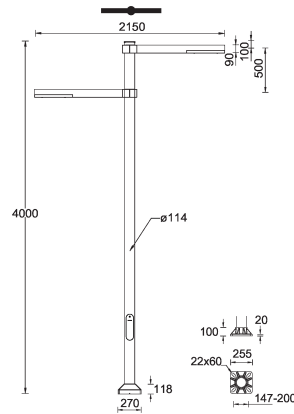

LIGHT LINEAR DENVER 3 (DE-20021)

Technical information

Material	Aluminium
Light source	2 x 24 LED
Power	108 W
Lumen	12940 - 14288 lm
Efficacy	118 - 130 lm/W
Driver option	Integral control gear
Driver	Constant current (CC)
Input voltage	220-240 V 50/60 Hz
Optic	T2, T3, T4, ME

Optic value	140°x43°, 142°x72°, 120°x79°, 120°x79°
CCT / CRI	3000K CRI80, 4000K CRI80
Bug	B1-U0-G1
ULR	<1%
ULOR	<1%
CIE flux code n°3	98
Dimming type	On/Off, 1-10V, DALI
Product colours	Black, Dark Grey, White, Matt Silver, Bronze, Concrete - Urban, Softscape - Urban, Stone - Urban, Corten - Urban, Oak - Woodland, Walnut - Woodland, Pine - Woodland
Weight	33.5 kg

Operating temperature	-20 °C to 50 °C
EPA (m2)	0.194
Through wiring	Single cable entry
Lens / Reflector / Optic	Clear toughened glass, High-efficiency polycarbonate lens
MacAdam Ellipse	3 SDCM
Lifetime L90B10 (hours)	> 90,000
Lifetime L80B10 (hours)	> 90,000
Lifetime L80B50 (hours)	> 90,000
Variants (On/Off, 1-10V, DALI)	Compatible with EN/ IEC 60598-2-22: Suitable for emergency installations as central supply, non-maintained (Z0)

DE-20021