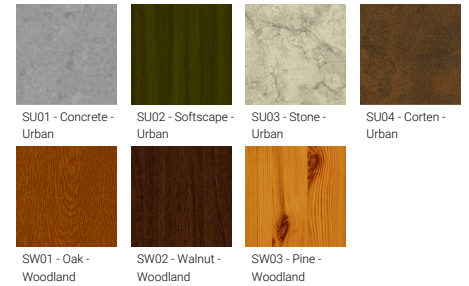

LIGHT LINEAR DENVER 3 (DE-20021)

Product description

2 sides with step - Supplied with specific 4 m cylindrical, straight aluminium pole: APD240114-DE3

Luminaire Structure

- Die-cast aluminium housing
- Extruded aluminium column
- Pre-treated before powder coating ensuring high corrosion resistance
- Single cable entry
- Stainless steel fasteners in grade 304 with zinc flake coating (ZFC)
- Durable silicone rubber gasket
- Clear toughened glass
- High-efficiency polycarbonate lens
- Integral control gear
- Maximum wind load resistance is 100 km/h
- Surge protection 10kV

Optic

Product colour

Special finishes upon request

LIGHT LINEAR DENVER 3 (DE-20021)

Technical information

| | |
|----------------------|-----------------------|
| Material | Aluminium |
| Light source | 2 x 24 LED |
| Power | 108 W |
| Lumen | 12940 - 14288 lm |
| Efficacy | 118 - 130 lm/W |
| Driver option | Integral control gear |
| Driver | Constant current (CC) |
| Input voltage | 220-240 V 50/60 Hz |
| Optic | T2, T3, T4, ME |

| | |
|--------------------------|--|
| Optic value | 140°x43°, 142°x72°, 120°x79°, 120°x79° |
| CCT / CRI | 3000K CRI80, 4000K CRI80 |
| Bug | B1-U0-G1 |
| ULR | <1% |
| ULOR | <1% |
| CIE flux code n°3 | 98 |
| Dimming type | On/Off, 1-10V, DALI |
| Product colours | Black, Dark Grey, White, Matt Silver, Bronze, Concrete - Urban, Softscape - Urban, Stone - Urban, Corten - Urban, Oak - Woodland, Walnut - Woodland, Pine - Woodland |
| Weight | 33.5 kg |