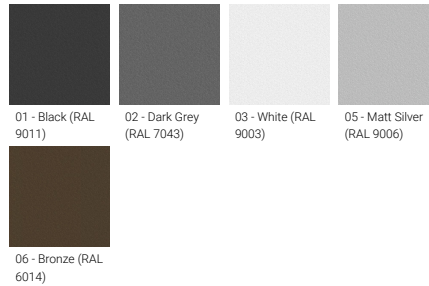

LIGHT LINEAR DENVER 3 (DE-20021)

Product description

2 sides with step - Supplied with specific 4 m cylindrical, straight aluminium pole: APD240114-DE3

Luminaire Structure

- Die-cast aluminium housing
- Extruded aluminium column
- Pre-treated before powder coating ensuring high corrosion resistance
- Single cable entry
- Stainless steel fasteners in grade 304 with zinc flake coating (ZFC)
- Durable silicone rubber gasket
- Clear toughened glass
- High-efficiency polycarbonate lens
- Integral control gear
- Maximum wind load resistance is 100 km/h
- Surge protection 10kV

Optic

Product colour

Special finishes upon request

LIGHT LINEAR DENVER 3 (DE-20021)

Technical information

| | |
|----------------------|-----------------------|
| Material | Aluminium |
| Light source | 2 x 24 LED |
| Power | 108 W |
| Lumen | 12940 - 14288 lm |
| Efficacy | 118 - 130 lm/W |
| Driver option | Integral control gear |
| Driver | Constant current (CC) |
| Input voltage | 220-240 V 50/60 Hz |
| Optic | T2, T3, T4, ME |

| | |
|--------------------------|--|
| Optic value | 140°x43°, 142°x72°, 120°x79°, 120°x79° |
| CCT / CRI | 3000K CRI80, 4000K CRI80 |
| Bug | B1-U0-G1 |
| ULR | <1% |
| ULOR | <1% |
| CIE flux code n°3 | 98 |
| Dimming type | On/Off, 1-10V, DALI |
| Product colours | Black, Dark Grey, White, Matt Silver, Bronze, Concrete - Urban, Softscape - Urban, Stone - Urban, Corten - Urban, Oak - Woodland, Walnut - Woodland, Pine - Woodland |
| Weight | 33.5 kg |