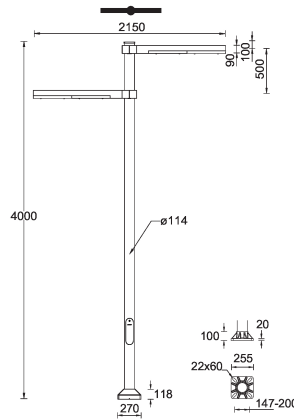

LIGHT LINEAR DENVER 3 (DE-20024)

Technical information

Material	Aluminium
Light source	2 x 48 LED
Power	310 W
Lumen	34316 - 37068 lm
Efficacy	111 - 120 lm/W
Driver option	Integral control gear
Driver	Constant current (CC)
Input voltage	220-240 V 50/60 Hz
Optic	T2, T3, T4, ME

Optic value	139°x53°, 132°x70°, 91°x75°, 133°x59°
CCT / CRI	3000K CRI80, 4000K CRI80
Bug	B3-U1-G3, B4-U1-G3
ULR	<1%
ULOR	<1%
CIE flux code n°3	97, 98
Dimming type	On/Off, 1-10V, DALI
Product colours	Black, Dark Grey, White, Matt Silver, Bronze, Concrete - Urban, Softscape - Urban, Stone - Urban, Corten - Urban, Oak - Woodland, Walnut - Woodland, Pine - Woodland
Weight	37.5 kg

Operating temperature	-20 °C to 50 °C
EPA (m2)	0.194
Through wiring	Single cable entry
Lens / Reflector / Optic	Clear toughened glass, High-efficiency polycarbonate lens
MacAdam Ellipse	3 SDCM
Lifetime L90B10 (hours)	> 90,000
Lifetime L80B10 (hours)	> 90,000
Lifetime L80B50 (hours)	> 90,000
Variants (On/Off, 1-10V, DALI)	Compatible with EN/ IEC 60598-2-22: Suitable for emergency installations as central supply, non-maintained (Z0)

DE-20024