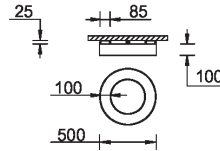

GAVLE 4 (GAV-80502)

Technical information

Material	Aluminium
Light source	576 & 576 LED
Power	74 W
Lumen	8639 lm
Efficacy	117 lm/W
Driver option	Remote driver (included)

Driver	Constant current (CC)
Input voltage	220-240 V 50/60 Hz
Optic	0
Optic value	102°
CCT / CRI	TW (2700K - 6500K)
Dimming type	DALI

Product colours	Black, White, Matt Silver, Concrete - Urban, Softscape - Urban, Stone - Urban, Corten - Urban, Oak - Woodland, Walnut - Woodland, Pine - Woodland
Weight	5.1 kg
Operating temperature	-20 °C to 40 °C
Variants (DALI)	Compatible with EN/ IEC 60598-2-22: Suitable for emergency installations as central supply, non-maintained (Z0)

Gavle 500