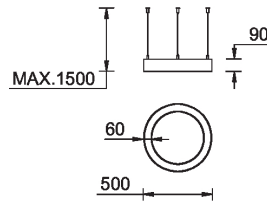

GAVLE 5 (GAV-90002)

Technical information

Material	Aluminium
Light source	288 LED
Power	26 W
Lumen	2455 lm
Efficacy	94 lm/W
Driver option	Integral control gear

Driver	Constant current (CC)
Input voltage	220-240 V 50/60 Hz
Optic	0
Optic value	102°
CCT / CRI	TW (2700K - 6500K)
Dimming type	DALI

Product colours	Black, White, Matt Silver, Concrete - Urban, Softscape - Urban, Stone - Urban, Corten - Urban, Oak - Woodland, Walnut - Woodland, Pine - Woodland
Weight	4.2 kg
Operating temperature	-20 °C to 40 °C
Variants (DALI)	Compatible with EN/ IEC 60598-2-22: Suitable for emergency installations as central supply, non-maintained (Z0)

Gavle 500