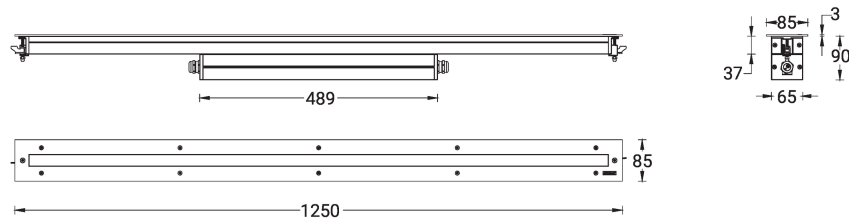

LIGHTALK 10 (LA-40014)

Technical information

Material	Aluminium
Light source	2 x 20 LED
Power	66 W
Lumen	3302 - 3839 lm
Efficacy	50 - 58 lm/W
Driver option	Integral control gear
Driver	Constant current (CC)
Input voltage	220-240 V 50/60 Hz
Optic	VN, N, M, W, E

Optic value	10°, 13°, 25°, 43°, 18° x35°
CCT / CRI	RGBW30, RGBW40
Bug	B3-U1-G0
ULR	0%
ULOR	0%
CIE flux code n°3	100
Dimming type	DMX, DMX/RDM
Product colours	Black, Dark Grey, White, Matt Silver, Bronze, Concrete - Urban, Softscape - Urban, Stone - Urban, Corten - Urban, Oak - Woodland, Walnut - Woodland, Pine - Woodland
Weight	6.2 kg

Operating temperature	-20 °C to 40 °C
Cable	Four IP67 connectors supplied with 2x0.2 m of 3x1.0 sqmm outdoor cable and 2x0.2 m of 2x0.5 sqmm outdoor shielded cable
Through wiring	Two cable entries for through wiring
Lens / Reflector / Optic	Clear toughened glass
MacAdam Ellipse	7 SDCM
Lifetime L90B10 (hours)	> 50,000
Lifetime L80B10 (hours)	> 68,000
Lifetime L80B50 (hours)	> 100,000
Variants (DMX/RDM)	Compatible with EN/ IEC 60598-2-22: Suitable for emergency installations as central supply, non-maintained (Z0)

LA-40014