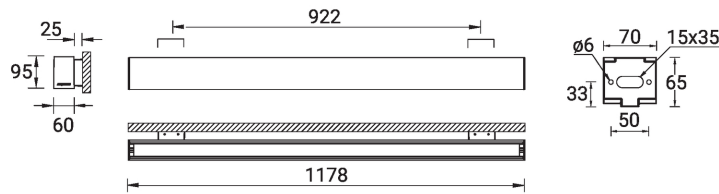

NYBRO 8 (NYB-30321)

Technical information

Material	Aluminium
Light source	144 & 132 LED
Power	50 W
Lumen	5747 - 6482 lm
Efficacy	115 - 130 lm/W
Driver option	Integral control gear
Driver	Constant current (CC)
Input voltage	220-240 V 50/60 Hz

Optic	O, P
Optic value	Opal, Micro-prismatic
Optic (2nd)	O
Optic (2nd) value	Opal
CCT / CRI	3000K CRI80, 4000K CRI80
Dimming type	On/Off, 1-10V, DALI
Product colours	Black, White, Matt Silver, Concrete - Urban, Softscape - Urban, Stone - Urban, Corten - Urban, Oak - Woodland, Walnut - Woodland, Pine - Woodland
Weight	5.0 kg

Operating temperature	-20 °C to 40 °C
MacAdam Ellipse	3 SDCM
Lifetime L90B10 (hours)	> 23,000
Lifetime L80B10 (hours)	> 45,000
Lifetime L80B50 (hours)	> 50,000
Variants (1-10V, DALI)	Compatible with EN/ IEC 60598-2-22: Suitable for emergency installations as central supply, non-maintained (Z0)

NYB-30321