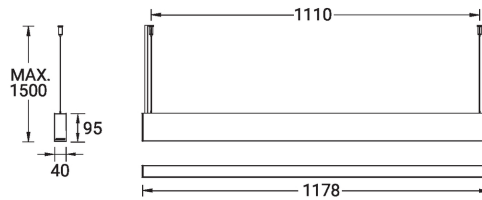

NYBRO 9 (NYB-90123)

Technical information

Material	Aluminium	Optic	O, P	Operating temperature	-20 °C to 40 °C
Light source	132 & 132 LED	Optic value	Opal, Micro-prismatic	MacAdam Ellipse	3 SDCM
Power	48 W	Optic (2nd)	O	Lifetime L90B10 (hours)	> 23,000
Lumen	5270 lm	Optic (2nd) value	Opal	Lifetime L80B10 (hours)	> 45,000
Efficacy	110 lm/W	CCT / CRI	3000K CRI80, 4000K CRI80	Lifetime L80B50 (hours)	> 50,000
Driver option	Integral control gear	Dimming type	DALI	Variants (DALI)	Compatible with EN/ IEC 60598-2-22: Suitable for emergency installations as central supply, non-maintained (Z0)
Driver	Constant current (CC)	Product colours	Black, White, Matt Silver, Concrete - Urban, Softscape - Urban, Stone - Urban, Corten - Urban, Oak - Woodland, Walnut - Woodland, Pine - Woodland		
Input voltage	220-240 V 50/60 Hz	Weight	4.0 kg		

NYB-90123