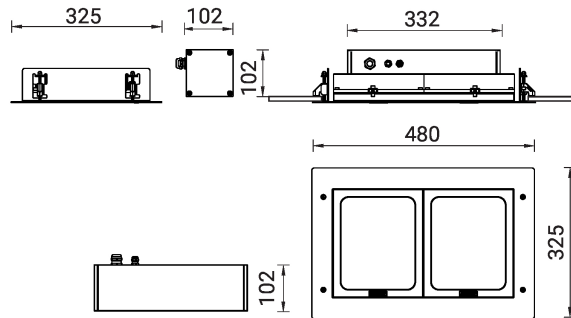

POWERVISION 6 (PW69-GP080)

Technical information

Material	Aluminium
Light source	48 LED
Power	75 W
Lumen	8543 - 9882 lm
Efficacy	114 - 132 lm/W
Driver option	Integral control gear
Driver	Constant current (CC)
Input voltage	220-240 V 50/60 Hz

Optic	M, W, EW, T2, T3, T4
Optic value	27°, 51°, 122°, 141°x52°, 141°x69°, 99°x79°
CCT / CRI	3000K CRI80, 4000K CRI80
Dimming type	On/Off, 1-10V, DALI
Product colours	Black, Dark Grey, White, Matt Silver, Bronze, Concrete - Urban, Softscape - Urban, Stone - Urban, Corten - Urban, Oak - Woodland, Walnut - Woodland, Pine - Woodland
Weight	11.0 kg
Operating temperature	-20 °C to 40 °C
Cable	One IP68 connector supplied with 0.2 m of 3x1.0 sqmm outdoor cable

Through wiring	Single cable entry, through wiring upon request
Lens / Reflector / Optic	Clear toughened glass
MacAdam Ellipse	3 SDCM
Lifetime L90B10 (hours)	> 90,000
Lifetime L80B10 (hours)	> 90,000
Lifetime L80B50 (hours)	> 90,000

PW69-GP080