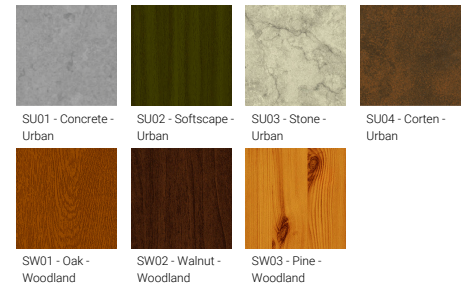

Special finishes upon request