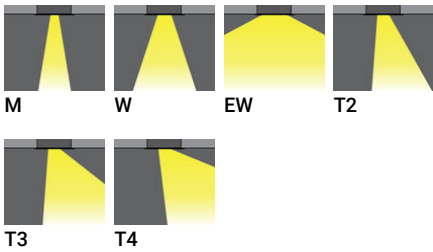

**POWERVISION 6 (PW69-GP080)**

**Luminaire Structure**

- Extruded aluminium housing
- Pre-treated before powder coating ensuring high corrosion resistance
- Thermal heat dissipation body
- Single cable entry, through wiring upon request
- One IP68 connector supplied with 0.2 m of 3x1.0 sqmm outdoor cable
- Stainless steel fasteners in grade 304 with zinc flake coating (ZFC)
- Durable silicone rubber gasket
- Clear toughened glass
- Integral control gear

**Optic**

**Product colour**

**Special finishes upon request**

**POWERVISION 6 (PW69-GP080)**

**Technical information**

<b>Material</b>	Aluminium
<b>Light source</b>	48 LED
<b>Power</b>	75 W
<b>Lumen</b>	8543 - 9882 lm
<b>Efficacy</b>	114 - 132 lm/W
<b>Driver option</b>	Integral control gear
<b>Driver</b>	Constant current (CC)
<b>Input voltage</b>	220-240 V 50/60 Hz

<b>Optic</b>	M, W, EW, T2, T3, T4
<b>Optic value</b>	27°, 51°, 122°, 141°x52°, 141°x69°, 99°x79°
<b>CCT / CRI</b>	3000K CRI80, 4000K CRI80
<b>Dimming type</b>	On/Off, 1-10V, DALI
<b>Product colours</b>	Black, Dark Grey, White, Matt Silver, Bronze, Concrete - Urban, Softscape - Urban, Stone - Urban, Corten - Urban, Oak - Woodland, Walnut - Woodland, Pine - Woodland
<b>Weight</b>	11.0 kg
<b>Operating temperature</b>	-20 °C to 40 °C
<b>Cable</b>	One IP68 connector supplied with 0.2 m of 3x1.0 sqmm outdoor cable

<b>Through wiring</b>	Single cable entry, through wiring upon request
<b>Lens / Reflector / Optic</b>	Clear toughened glass
<b>MacAdam Ellipse</b>	3 SDCM
<b>Lifetime L90B10 (hours)</b>	> 90,000
<b>Lifetime L80B10 (hours)</b>	> 90,000
<b>Lifetime L80B50 (hours)</b>	> 90,000