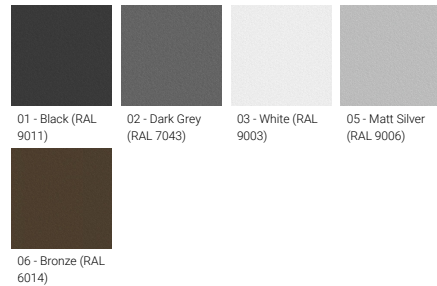

Product colour