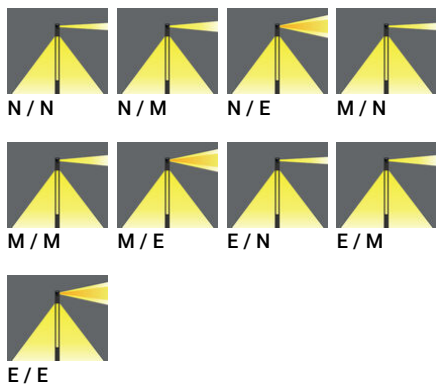

VANCOUVER 19 (VA-20144)

Product description

240x240 mm - 5180 mm - Decorative pattern type 3
(Optic) - 4 projectors (Optic 2nd) IP66 - RGBW

microPrim™

Luminaire Structure

- Die-cast aluminium housing
- Extruded aluminium column
- Pre-treated before powder coating ensuring high corrosion resistance
- Single cable entry
- One IP68 connector supplied with 0.3 m of 5x1.5 sqmm outdoor cable
- Stainless steel fasteners in grade 304 with zinc flake coating (ZFC)
- Durable silicone rubber gasket
- High-efficiency polycarbonate lens
- Clear toughened glass
- Integral control gear
- Maximum wind load resistance is 160 km/h
- Surge protection 10kV
- VANCOUVER luminaires with projectors on top and colder than 3000K CCT do not meet the IDA certification requirements

Optic

Product colour

Special finishes upon request

VANCOUVER 19 (VA-20144)

Technical information

Material	Aluminium
Light source	7 LED & 4 x 7 LED (Projectors)
Power	165 W
Lumen	4960 - 6679 lm
Efficacy	30 - 40 lm/W
Driver option	Integral control gear
Driver	Constant current (CC)
Input voltage	220-240 V 50/60 Hz
Optic	N, M, E

Optic value	18°, 30°, 34°x21°
Optic (2nd)	N, M, E
Optic (2nd) value	21°, 35°, 48°x26°
CCT / CRI	RGBW30, RGBW40
Bug	B1-U0-G0
Dimming type	DMX, DMX/RDM
Product colours	Black, Dark Grey, White, Matt Silver, Bronze, Concrete - Urban, Softscape - Urban, Stone - Urban, Corten - Urban, Oak - Woodland, Walnut - Woodland, Pine - Woodland
Weight	71.1 kg
Operating temperature	-20 °C to 40 °C