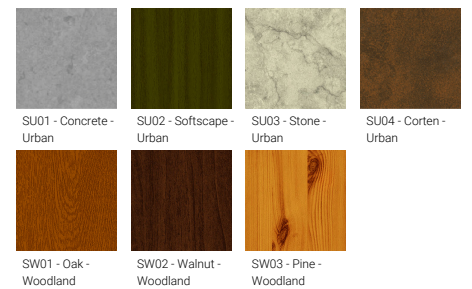

VANCOUVER 19 (VA-20144)

Product description

240x240 mm - 5180 mm - Decorative pattern type 3
(Optic) - 4 projectors (Optic 2nd) IP66 - RGBW

microPrim™

Luminaire Structure

- Die-cast aluminium housing
- Extruded aluminium column
- Pre-treated before powder coating ensuring high corrosion resistance
- Single cable entry
- One IP68 connector supplied with 0.3 m of 5x1.5 sqmm outdoor cable
- Stainless steel fasteners in grade 304 with zinc flake coating (ZFC)
- Durable silicone rubber gasket
- High-efficiency polycarbonate lens
- Clear toughened glass
- Integral control gear
- Maximum wind load resistance is 160 km/h
- Surge protection 10kV
- VANCOUVER luminaires with projectors on top and colder than 3000K CCT do not meet the IDA certification requirements

Optic

Product colour

Special finishes upon request

VANCOUVER 19 (VA-20144)

Technical information

Material	Aluminium
Light source	7 LED & 4 x 7 LED (Projectors)
Power	165 W
Lumen	4960 - 6679 lm
Efficacy	30 - 40 lm/W
Driver option	Integral control gear
Driver	Constant current (CC)
Input voltage	220-240 V 50/60 Hz
Optic	N, M, E

Optic value	18°, 30°, 34°x21°
Optic (2nd)	N, M, E
Optic (2nd) value	21°, 35°, 48°x26°
CCT / CRI	RGBW30, RGBW40
Bug	B1-U0-G0
Dimming type	DMX, DMX/RDM
Product colours	Black, Dark Grey, White, Matt Silver, Bronze, Concrete - Urban, Softscape - Urban, Stone - Urban, Corten - Urban, Oak - Woodland, Walnut - Woodland, Pine - Woodland
Weight	71.1 kg
Operating temperature	-20 °C to 40 °C