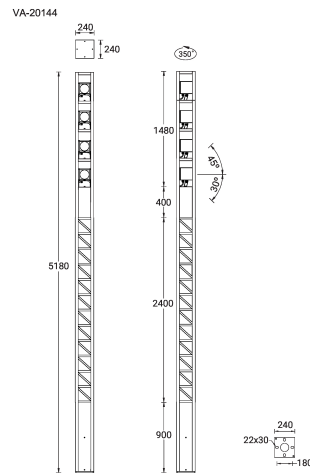

VANCOUVER 19 (VA-20144)

Product description

240x240 mm - 5180 mm - Decorative pattern type 3
(Optic) - 4 projectors (Optic 2nd) IP66 - RGBW

microPrim™

Luminaire Structure

- Die-cast aluminium housing
- Extruded aluminium column
- Pre-treated before powder coating ensuring high corrosion resistance
- Single cable entry
- One IP68 connector supplied with 0.3 m of 5x1.5 sqmm outdoor cable
- Stainless steel fasteners in grade 304 with zinc flake coating (ZFC)
- Durable silicone rubber gasket
- High-efficiency polycarbonate lens
- Clear toughened glass
- Integral control gear
- Maximum wind load resistance is 160 km/h
- Surge protection 10kV
- VANCOUVER luminaires with projectors on top and colder than 3000K CCT do not meet the IDA certification requirements

Optic

Product colour

Special finishes upon request

VANCOUVER 19 (VA-20144)

Technical information

Material	Aluminium
Light source	7 LED & 4 x 7 LED (Projectors)
Power	165 W
Lumen	4960 - 6679 lm
Efficacy	30 - 40 lm/W
Driver option	Integral control gear
Driver	Constant current (CC)
Input voltage	220-240 V 50/60 Hz
Optic	N, M, E

Optic value	18°, 30°, 34°x21°
Optic (2nd)	N, M, E
Optic (2nd) value	21°, 35°, 48°x26°
CCT / CRI	RGBW30, RGBW40
Bug	B1-U0-G0
Dimming type	DMX, DMX/RDM
Product colours	Black, Dark Grey, White, Matt Silver, Bronze, Concrete - Urban, Softscape - Urban, Stone - Urban, Corten - Urban, Oak - Woodland, Walnut - Woodland, Pine - Woodland
Weight	71.1 kg
Operating temperature	-20 °C to 40 °C

EPA (m2)	1.243
Cable	One IP68 connector supplied with 0.3 m of 5x1.5 sqmm outdoor cable
Through wiring	Single cable entry
Lens / Reflector / Optic	High-efficiency polycarbonate lens, Clear toughened glass
Lifetime L90B10 (hours)	> 15,000
Lifetime L80B10 (hours)	> 31,000
Lifetime L80B50 (hours)	> 34,000
Variants (DMX/RDM)	Compatible with EN/ IEC 60598-2-22: Suitable for emergency installations as central supply, non-maintained (Z0)