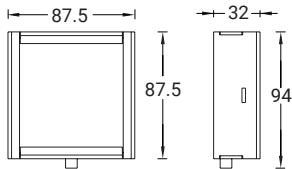

A51217

Colour filter (Blue)

Torque : 3.0Nm