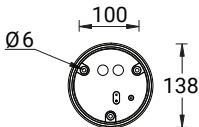

AUSTIN  
AU-30602

Mounting detail