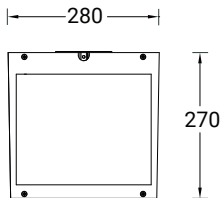

AUSTIN  
AU-30602

Mounting detail