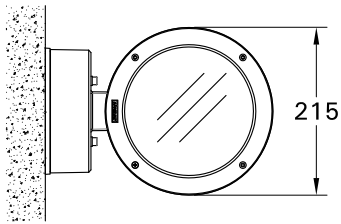

For Installation of Cinati wall washer LED. Model. CI-30121 and CI-30131

Product drawing (dimensions)

CI-30121
CI-30131 (LENS TYPE)

CE IP65 IK08 CLASS I

MOUNTING DETAIL

- LIGMAN standard products are supplied with the control gear 220-240V 50/60Hz. The control gear for other voltages and frequencies is available upon request, please consult us for more details.
- LIGMAN luminaires are designed to conform IEC 60598 2-1 standard.