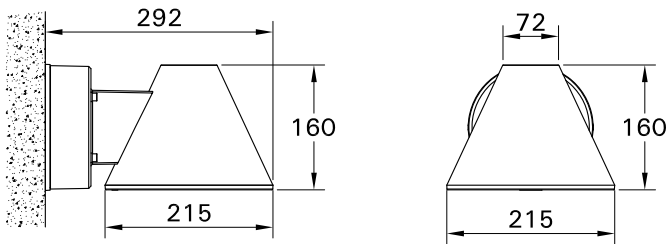

For Installation of Cinati wall washer LED. Model. CI-30121 and CI-30131

Product drawing (dimensions)

CI-30121
CI-30131 (LENS TYPE)

CE IP65 IK08 CLASS I

MOUNTING DETAIL

- LIGMAN standard products are supplied with the control gear 220-240V 50/60Hz. The control gear for other voltages and frequencies is available upon request, please consult us for more details.
- LIGMAN luminaires are designed to conform IEC 60598 2-1 standard.