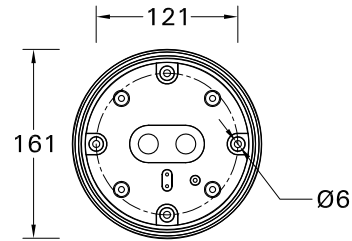

For Installation of Cinati wall washer LED. Model. CI-30121 and CI-30131

Product drawing (dimensions)

CI-30121
CI-30131 (LENS TYPE)

CE IP65 IK08 CLASS I

MOUNTING DETAIL

- LIGMAN standard products are supplied with the control gear 220-240V 50/60Hz. The control gear for other voltages and frequencies is available upon request, please consult us for more details.
- LIGMAN luminaires are designed to conform IEC 60598 2-1 standard.