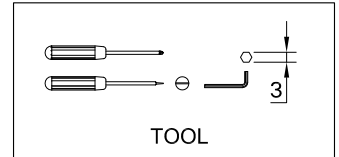

For Installation of Cinati wall washer LED. Model. CI-30121 and CI-30131

Product drawing (dimensions)

CI-30121
CI-30131 (LENS TYPE)

CE IP65 IK08 CLASS I

MOUNTING DETAIL

- LIGMAN standard products are supplied with the control gear 220-240V 50/60Hz. The control gear for other voltages and frequencies is available upon request, please consult us for more details.
- LIGMAN luminaires are designed to conform IEC 60598 2-1 standard.