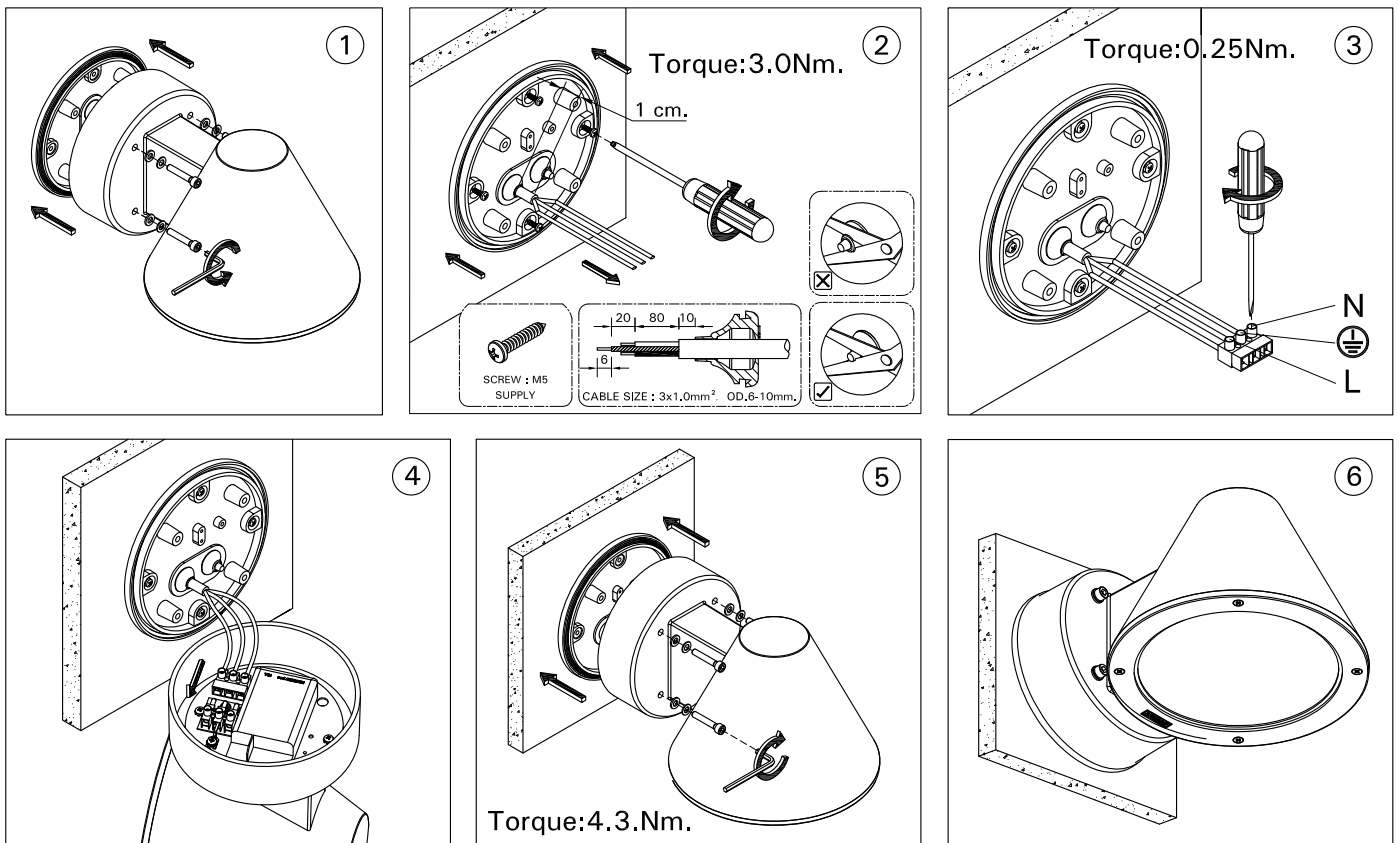

For Installation of Cinati wall washer LED. Model. CI-30121 and CI-30131

Product drawing (dimensions)

CI-30121
CI-30131 (LENS TYPE)

CE IP65 IK08 CLASS I

MOUNTING DETAIL

- LIGMAN standard products are supplied with the control gear 220-240V 50/60Hz. The control gear for other voltages and frequencies is available upon request, please consult us for more details.
- LIGMAN luminaires are designed to conform IEC 60598 2-1 standard.