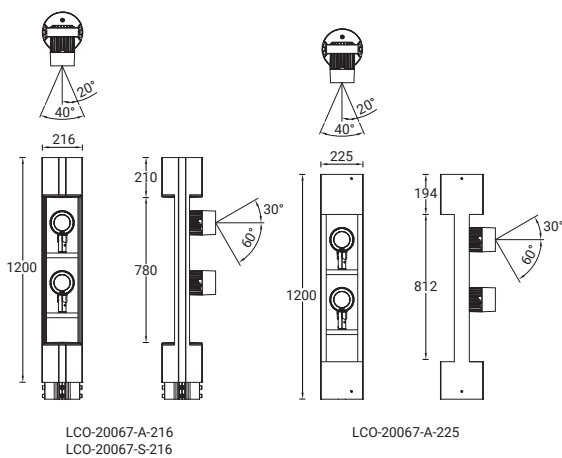

CLUSTER PROJECTORS-ODESSA (2) - VERY NARROW LCO-20067

Product information

- Adjustable: Tilt 60° (Up) & 70° (Down), Rotation 20°
- Up to 816 lm per projector
- 3000K, 4000K
- 8°

Luminaire colour code

Special finishes upon request