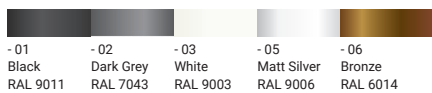

CLUSTER PROJECTORS - LADOR RGBW (2) LCO-20068-RGBW

Product information

- Adjustable: Tilt 60° (Up) & 70° (Down), Rotation 20°
- Up to 1016 lm per projector
- RGBW30, RGBW40
- 8°, 17°, 26°, 43°x11°, 65°

LCO-20068-A-216
LCO-20068-S-216

LCO-20068-A-225

Luminaire colour code

Special finishes upon request