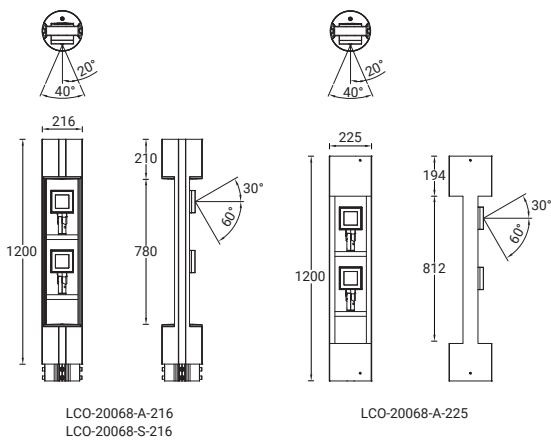

CLUSTER PROJECTORS - LADOR RGBW (2) LCO-20068-RGBW

Product information

- Adjustable: Tilt 60° (Up) & 70° (Down), Rotation 20°
- Up to 1016 lm per projector
- RGBW30, RGBW40
- 8°, 17°, 26°, 43°x11°, 65°

LCO-20068-A-216
LCO-20068-S-216

LCO-20068-A-225

Luminaire colour code

Special finishes upon request