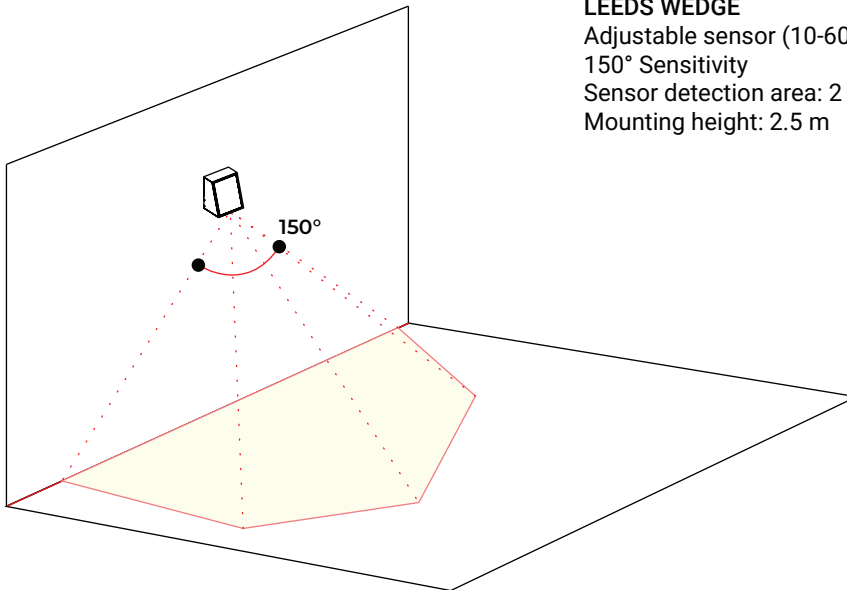

LEW-30042

**LEEDS WEDGE**

Adjustable sensor (10-60 seconds)

150° Sensitivity

Sensor detection area: 2 m

Mounting height: 2.5 m