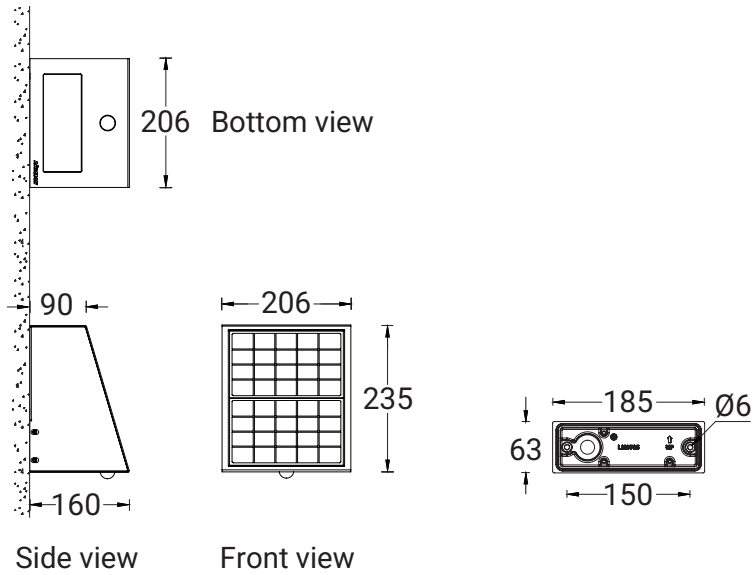

LEW-30042

**LEEDS WEDGE**

Adjustable sensor (10-60 seconds)

150° Sensitivity

Sensor detection area: 2 m

Mounting height: 2.5 m