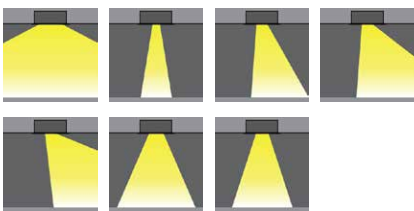

Light Symbol