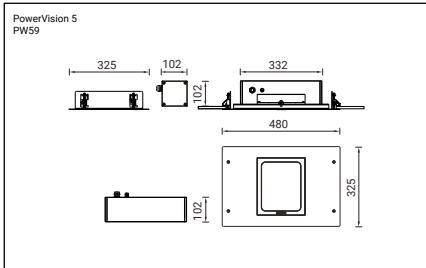

POWER VISION 5 PW59-GP042

Luminaire Structure

- A high quality aluminum extrusion not only houses the control gear and the light modules but it also acts as the primary thermal management device, eliminating the need for additional and sometimes bulky heat sinks while improving the overall performance and extending the life span of the LEDs
- Stainless steel fasteners in grade 316
- Durable silicone rubber gasket
- Impact resistant toughened glass diffuser
- The luminaire is treated with a chemical chromatised protection before powder coating, ensuring high corrosion resistance