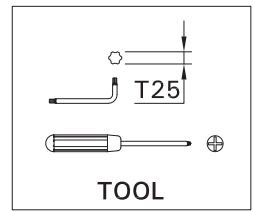

SCE-AURORA

Screw M5(2 pcs.) is included
for installation luminaire