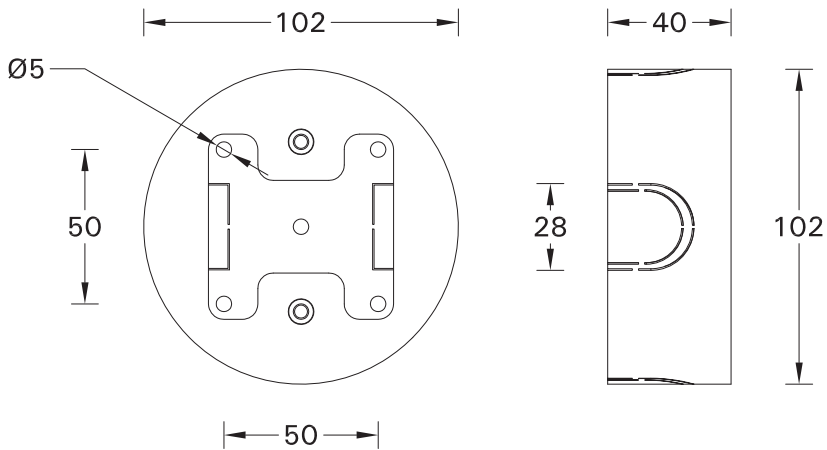

SCE-AURORA

Screw M5(2 pcs.) is included
for installation luminaire