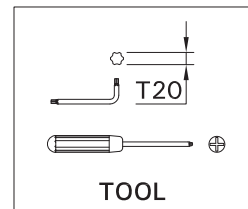

SCE-GINO-3

Screw M4(2 pcs.) is included for installation luminaire