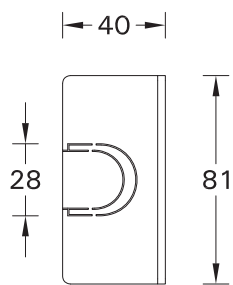

SCE-GINO-3

Screw M4(2 pcs.) is included for installation luminaire