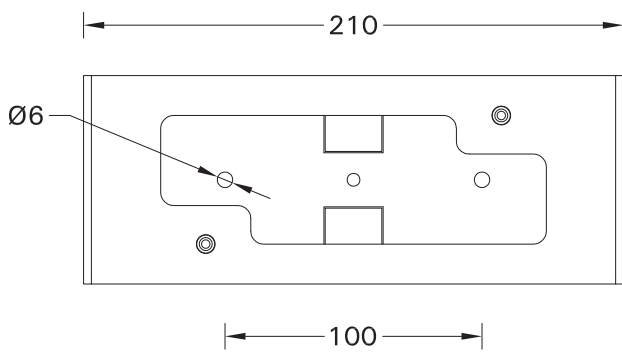

SCE-GINO-3

Screw M4(2 pcs.) is included for installation luminaire