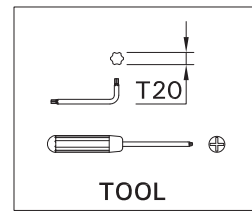

SCE-GINO-4

Screw M4(2 pcs.) is included for installation luminaire