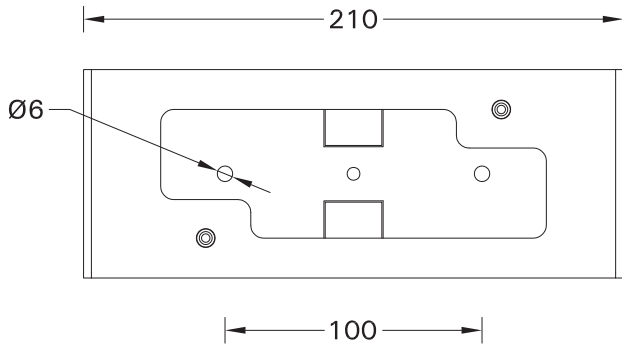

SCE-GINO-4

Screw M4(2 pcs.) is included for installation luminaire