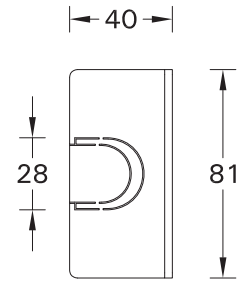

SCE-GINO-4

Screw M4(2 pcs.) is included for installation luminaire