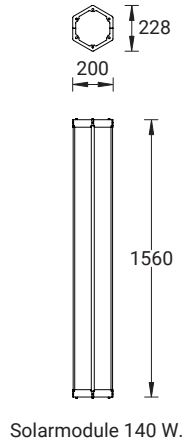

SOLAR PANAL POLE 5

SOL-20041

Mounting detail

Post top luminaires on request