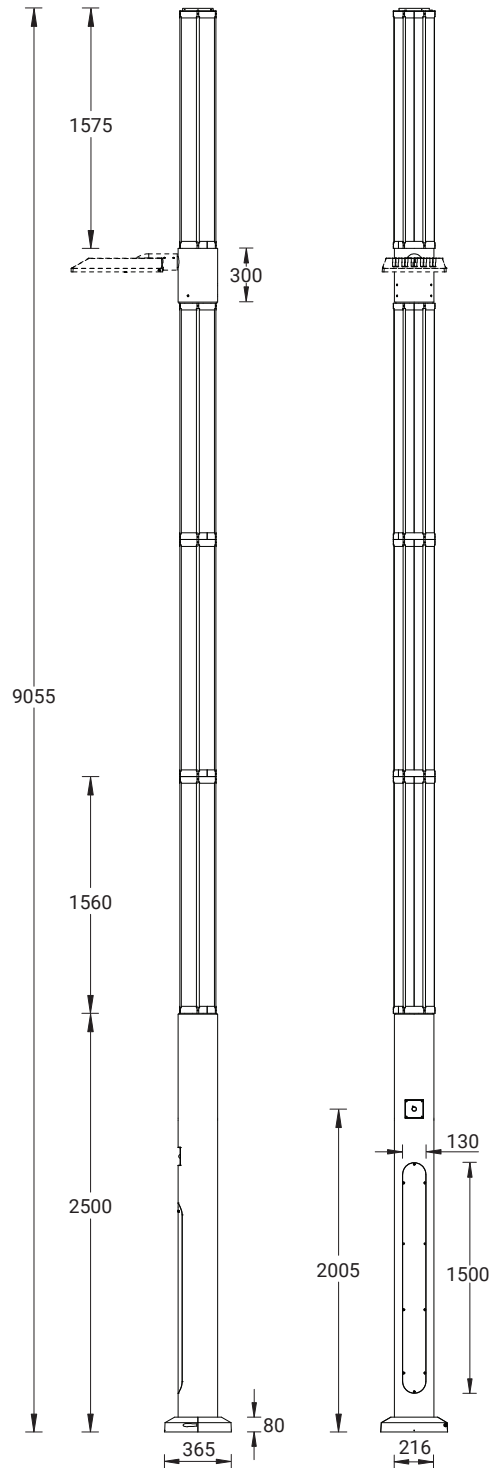

SOLAR PANAL POLE 5

SOL-20041

Mounting detail

Post top luminaires on request