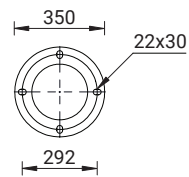

SOLAR PANAL POLE 5

SOL-20041

Mounting detail

Post top luminaires on request