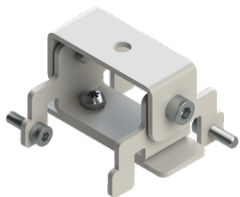

GAVLE 3 (GAV-80152)

Accessory

Ceiling-mounting bracket (40
mm profile)
A81381

Xpress wireless switch
A90591