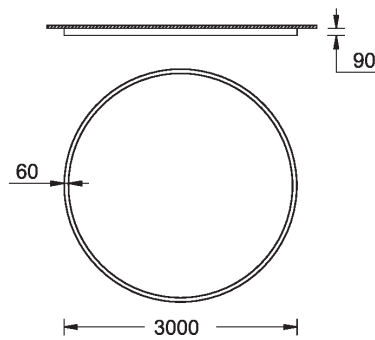

GAVLE 3 (GAV-80152)

Technical information

Material	Aluminium
Light source	2304 LED
Power	147 W
Lumen	13795 lm
Efficacy	94 lm/W
Driver option	Integral control gear

Driver	Constant current (CC)
Input voltage	220-240 V 50/60 Hz
Optic	0
Optic value	102°
CCT / CRI	TW (2700K - 6500K)
Dimming type	DALI

Product colours	Black, White, Matt Silver, Concrete - Urban, Softscape - Urban, Stone - Urban, Corten - Urban, Oak - Woodland, Walnut - Woodland, Pine - Woodland
Weight	33.8 kg
Operating temperature	-20 °C to 40 °C
Variants (DALI)	Compatible with EN/ IEC 60598-2-22: Suitable for emergency installations as central supply, non-maintained (Z0)

GAV-80152