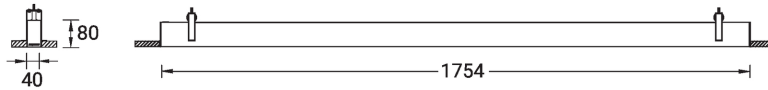

NYBRO 3 (NYB-80241)

Technical information

Material	Aluminium
Light source	216 LED
Power	28 W
Lumen	2228 - 2700 lm
Efficacy	80 - 96 lm/W
Driver option	Integral control gear
Driver	Constant current (CC)

Input voltage	220-240 V 50/60 Hz
Optic	O, P
Optic value	Opal, Micro-prismatic
CCT / CRI	3000K CRI80, 4000K CRI80
Dimming type	On/Off, 1-10V, DALI
Product colours	Black, White, Matt Silver, Concrete - Urban, Softscape - Urban, Stone - Urban, Corten - Urban, Oak - Woodland, Walnut - Woodland, Pine - Woodland
Weight	3.9 kg

Operating temperature	-20 °C to 40 °C
MacAdam Ellipse	3 SDCM
Lifetime L90B10 (hours)	> 23,000
Lifetime L80B10 (hours)	> 45,000
Lifetime L80B50 (hours)	> 50,000
Variants (1-10V, DALI)	Compatible with EN/ IEC 60598-2-22: Suitable for emergency installations as central supply, non- maintained (Z0)

NYB-80241