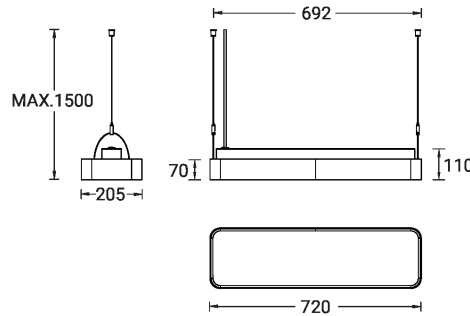

PITTSFIELD 4 (PIT-90004)

Technical information

Material	Aluminium
Light source	1152 LED
Power	36 W
Lumen	1360 lm
Efficacy	38 lm/W
Driver option	Integral control gear
Driver	Constant current (CC)

Input voltage	220-240 V 50/60 Hz
Optic	O, P
Optic value	Opal, Micro-prismatic
CCT / CRI	RGBW40
Dimming type	Bluetooth
Product colours	Black, White, Matt Silver, Concrete - Urban, Softscape - Urban, Stone - Urban, Corten - Urban, Oak - Woodland, Walnut - Woodland, Pine - Woodland
Weight	3.3 kg

Operating temperature	-20 °C to 40 °C
MacAdam Ellipse	3 SDCM
Lifetime L90B10 (hours)	> 23,000
Lifetime L80B10 (hours)	> 45,000
Lifetime L80B50 (hours)	> 50,000
Variants (Bluetooth)	Compatible with EN/ IEC 60598-2-22: Suitable for emergency installations as central supply, non- maintained (Z0)

PIT-90004