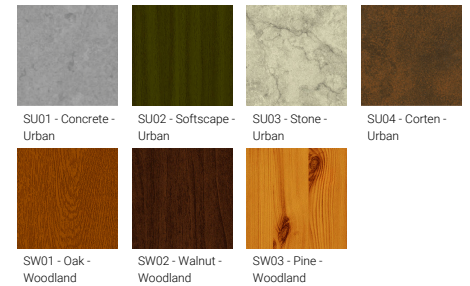

**ARIZONA 5 (AR-21052)**

**Product description**

Top Ø225 mm - IK06

**Luminaire Structure**

- Die-cast aluminium housing
- Pre-treated before powder coating ensuring high corrosion resistance
- Single cable entry
- One IP68 connector supplied with 0.2 m of 3x1.0 sqmm outdoor cable
- Stainless steel fasteners in grade 304 with zinc flake coating (ZFC)
- Durable silicone rubber gasket
- High-efficiency PMMA lens
- Clear acrylic PMMA diffuser
- Integral control gear

**Optic**

**Product colour**

**Special finishes upon request**

**ARIZONA 5 (AR-21052)**

**Technical information**

<b>Material</b>	Aluminium
<b>Light source</b>	16 LED
<b>Power</b>	37 W
<b>Lumen</b>	3113 - 3697 lm
<b>Driver option</b>	Integral control gear
<b>Driver</b>	Constant current (CC)
<b>Input voltage</b>	220-240 V 50/60 Hz
<b>Optic</b>	T2, T3, T4, ME
<b>Optic value</b>	142°x 52°, 137°x 65°, 93°x 64°, 135°x 60°

<b>CCT / CRI</b>	2700K CRI80, 3000K CRI80, 4000K CRI80
<b>ULR</b>	1%, 4%
<b>ULOR</b>	1%, 4%
<b>CIE flux code n°3</b>	B1-U2-G1
<b>Dimming type</b>	On/Off, 1-10V, DALI
<b>Product colours</b>	Black, Dark Grey, White, Matt Silver, Bronze, Concrete - Urban, Softscape - Urban, Stone - Urban, Corten - Urban, Oak - Woodland, Walnut - Woodland, Pine - Woodland
<b>Weight</b>	8.1kg
<b>Operating temperature</b>	-20 °C to 40 °C
<b>EPA (m2)</b>	0.171