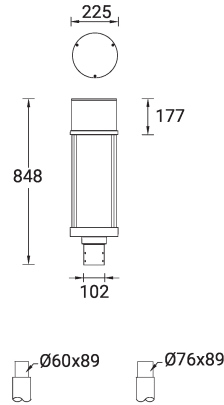

ARIZONA 5 (AR-21052)

Technical information

Material	Aluminium
Light source	16 LED
Power	37 W
Lumen	3113 - 3697 lm
Driver option	Integral control gear
Driver	Constant current (CC)
Input voltage	220-240 V 50/60 Hz
Optic	T2, T3, T4, ME
Optic value	142°x 52°, 137°x 65°, 93°x 64°, 135°x 60°

CCT / CRI	2700K CRI80, 3000K CRI80, 4000K CRI80
ULR	1%, 4%
ULOR	1%, 4%
CIE flux code n°3	B1-U2-G1
Dimming type	On/Off, 1-10V, DALI
Product colours	Black, Dark Grey, White, Matt Silver, Bronze, Concrete - Urban, Softscape - Urban, Stone - Urban, Corten - Urban, Oak - Woodland, Walnut - Woodland, Pine - Woodland
Weight	8.1kg
Operating temperature	-20 °C to 40 °C
EPA (m2)	0.171

Cable	One IP68 connector supplied with 0.2 m of 3x1.0 sqmm outdoor cable
Through wiring	Single cable entry
Lens / Reflector / Optic	High-efficiency PMMA lens, Clear acrylic PMMA diffuser
MacAdam Ellipse	3 SDCM
Lifetime L90B10 (hours)	> 90,000
Lifetime L80B10 (hours)	> 90,000
Lifetime L80B50 (hours)	> 90,000
Variants (1-10V, DALI)	Compatible with EN/ IEC 60598-2-22: Suitable for emergency installations as central supply, non-maintained (Z0)

AR-21052