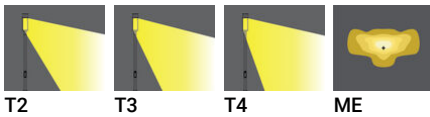

**ARIZONA 5 (AR-21052)**

**Product description**

Top Ø225 mm - IK06

**Luminaire Structure**

- Die-cast aluminium housing
- Pre-treated before powder coating ensuring high corrosion resistance
- Single cable entry
- One IP68 connector supplied with 0.2 m of 3x1.0 sqmm outdoor cable
- Stainless steel fasteners in grade 304 with zinc flake coating (ZFC)
- Durable silicone rubber gasket
- High-efficiency PMMA lens
- Clear acrylic PMMA diffuser
- Integral control gear

**Optic**

**Product colour**

**Special finishes upon request**

**ARIZONA 5 (AR-21052)**

**Technical information**

<b>Material</b>	Aluminium
<b>Light source</b>	16 LED
<b>Power</b>	37 W
<b>Lumen</b>	3113 - 3697 lm
<b>Driver option</b>	Integral control gear
<b>Driver</b>	Constant current (CC)
<b>Input voltage</b>	220-240 V 50/60 Hz
<b>Optic</b>	T2, T3, T4, ME
<b>Optic value</b>	142°x 52°, 137°x 65°, 93°x 64°, 135°x 60°

<b>CCT / CRI</b>	2700K CRI80, 3000K CRI80, 4000K CRI80
<b>ULR</b>	1%, 4%
<b>ULOR</b>	1%, 4%
<b>CIE flux code n°3</b>	B1-U2-G1
<b>Dimming type</b>	On/Off, 1-10V, DALI
<b>Product colours</b>	Black, Dark Grey, White, Matt Silver, Bronze, Concrete - Urban, Softscape - Urban, Stone - Urban, Corten - Urban, Oak - Woodland, Walnut - Woodland, Pine - Woodland
<b>Weight</b>	8.1kg
<b>Operating temperature</b>	-20 °C to 40 °C
<b>EPA (m2)</b>	0.171