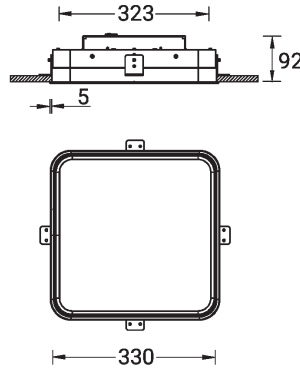

ARDEN 1 (ARD-80002)

Technical information

Material	Aluminium
Light source	168 LED
Power	21 W
Lumen	2133 - 2445 lm
Efficacy	102 - 116 lm/W
Driver option	Integral control gear
Driver	Constant current (CC)
Input voltage	220-240 V 50/60 Hz
Optic	O, P

Optic value	108°, 93°
CCT / CRI	3000K CRI80, 4000K CRI80
Bug	B1-U0-G1
ULR	<1%
ULOR	<1%
CIE flux code n°3	96, 97
Dimming type	On/Off, 1-10V, DALI
Product colours	Black, White, Matt Silver, Concrete - Urban, Softscape - Urban, Stone - Urban, Corten - Urban, Oak - Woodland, Walnut - Woodland, Pine - Woodland
Weight	2.4 kg

Operating temperature	-20 °C to 40 °C
Lens / Reflector / Optic	PMMA diffuser with Opal (UGR <19) and micro prismatic (UGR <13) options for better glare control
MacAdam Ellipse	3 SDCM
Lifetime L90B10 (hours)	> 23,000
Lifetime L80B10 (hours)	> 45,000
Lifetime L80B50 (hours)	> 50,000
Variants (On/Off, 1-10V, DALI)	Compatible with EN/ IEC 60598-2-22: Suitable for emergency installations as central supply, non-maintained (Z0)

ARD-80002