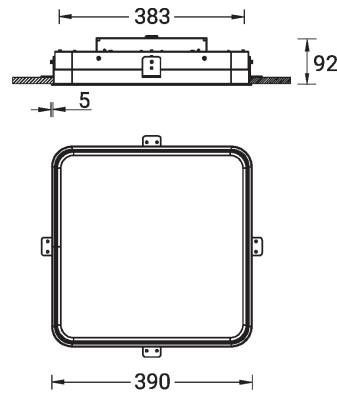

ARDEN 1 (ARD-80012)

Technical information

Material	Aluminium
Light source	288 LED
Power	38 W
Lumen	4036 - 4500 lm
Efficacy	106 - 118 lm/W
Driver option	Integral control gear
Driver	Constant current (CC)
Input voltage	220-240 V 50/60 Hz
Optic	O, P

Optic value	108°, 93°
CCT / CRI	3000K CRI80, 4000K CRI80
Bug	B2-U0-G1
ULR	<1%
ULOR	<1%
CIE flux code n°3	96, 97
Dimming type	On/Off, 1-10V, DALI
Product colours	Black, White, Matt Silver, Concrete - Urban, Softscape - Urban, Stone - Urban, Corten - Urban, Oak - Woodland, Walnut - Woodland, Pine - Woodland
Weight	3.4 kg

Operating temperature	-20 °C to 40 °C
Lens / Reflector / Optic	PMMA diffuser with Opal (UGR <19) and micro prismatic (UGR <13) options for better glare control
MacAdam Ellipse	3 SDCM
Lifetime L90B10 (hours)	> 23,000
Lifetime L80B10 (hours)	> 45,000
Lifetime L80B50 (hours)	> 50,000
Variants (1-10V, DALI)	Compatible with EN/ IEC 60598-2-22: Suitable for emergency installations as central supply, non-maintained (Z0)

ARD-80012