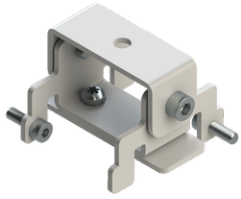

**GAVLE 3** (GAV-80111)

**Product description**

Down - 60x90 mm - 1000 mm

microPrim™

**Luminaire Structure**

- Extruded aluminium bended profile with powder coating
- Passive thermal management
- Stainless steel fasteners in grade 304 with zinc flake coating (ZFC)
- Opal PMMA diffuser (UGR <19) for glare control
- Integral control gear for On/Off (-ND), DALI (-DA). Remote driver is included for 1-10V (-DI)
- Steel brackets for ceiling down mounting option
- Up and down light distribution options
- Wireless control available through Bluetooth connection

SW01 - Oak - Woodland    SW02 - Walnut - Woodland    SW03 - Pine - Woodland

**GAVLE 3** (GAV-80111)

**Technical information**

<b>Material</b>	Aluminium
<b>Light source</b>	384 LED
<b>Power</b>	49 W
<b>Lumen</b>	4780 - 4989 lm
<b>Efficacy</b>	98 - 102 lm/W
<b>Driver option</b>	Integral control gear for On/Off (-ND), DALI (-DA). Remote driver is included for 1-10V (-DI)
<b>Driver</b>	Constant current (CC)

GAV-80111

**GAVLE 3** (GAV-80111)**Accessory**

Ceiling-mounting bracket (40  
mm profile)  
**A81381**

Wireless bluetooth converter  
**A90291**

Xpress wireless switch  
**A90591**

DALI Control System  
**Control-DALI**