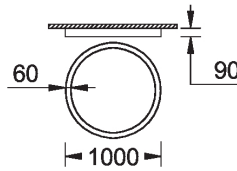

GAVLE 3 (GAV-80111)

Technical information

Material	Aluminium
Light source	384 LED
Power	49 W
Lumen	4780 - 4989 lm
Efficacy	98 - 102 lm/W
Driver option	Integral control gear for On/Off (-ND), DALI (-DA). Remote driver is included for 1-10V (-DI)
Driver	Constant current (CC)

Input voltage	220-240 V 50/60 Hz
Optic	0
Optic value	102°
CCT / CRI	3000K CRI80, 4000K CRI80
Bug	B2-U1-G1
ULR	0%, <1%
ULOR	0%, <1%

CIE flux code n°3	96
Dimming type	On/Off, 1-10V, DALI
Product colours	Black, White, Matt Silver, Concrete - Urban, Softscape - Urban, Stone - Urban, Corten - Urban, Oak - Woodland, Walnut - Woodland, Pine - Woodland
Weight	7.4 kg
Operating temperature	-20 °C to 40 °C
Variants (On/Off, 1-10V, DALI)	Compatible with EN/ IEC 60598-2-22: Suitable for emergency installations as central supply, non-maintained (ZO)

GAV-80111