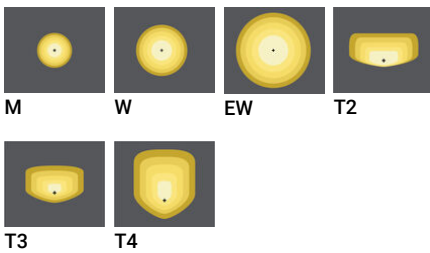

LUNAR 1 (LAN-90001)

Product description

Top Ø850 mm - 1 side

microPrim™

Luminaire Structure

- Die-cast aluminium housing
- Pre-treated before powder coating ensuring high corrosion resistance
- Stainless steel fasteners in grade 304 with zinc flake coating (ZFC)
- Durable silicone rubber gasket
- Clear toughened glass
- High-efficiency PMMA lens
- Integral control gear

Optic

Product colour

Special finishes upon request

LUNAR 1 (LAN-90001)

Technical information

| | |
|----------------------|-----------------------|
| Material | Aluminium |
| Light source | 12 LED |
| Power | 20 W |
| Lumen | 2148 - 2473 lm |
| Efficacy | 108 - 125 lm/W |
| Driver option | Integral control gear |
| Driver | Constant current (CC) |
| Input voltage | 220-240 V 50/60 Hz |
| Optic | M, W, EW, T2, T3, T4 |

| | |
|--------------------------|----------------------------------------------------------------------------------------------------------------------------------------------------------------------|
| Optic value | 30°, 56°, 110°, 139°x59°, 122°x87°, 106°x71° |
| CCT / CRI | 3000K CRI80, 4000K CRI80 |
| Bug | B1-U0-G0, B1-U0-G1, B2-U0-G0 |
| ULR | <1% |
| ULOR | <1% |
| CIE flux code n°3 | 97, 99 |
| Dimming type | On/Off, 1-10V, DALI |
| Product colours | Black, Dark Grey, White, Matt Silver, Bronze, Concrete - Urban, Softscape - Urban, Stone - Urban, Corten - Urban, Oak - Woodland, Walnut - Woodland, Pine - Woodland |
| Weight | 20 kg |