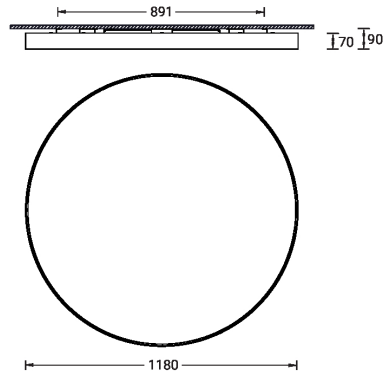

MALMO 3 (MAL-80252)

Technical information

Material	Aluminium
Light source	2736 LED
Power	229 W
Lumen	27204 - 32117 lm
Efficacy	83 - 98 lm/W
Driver option	Remote driver (included)
Driver	Constant current (CC)

Input voltage	220-240 V 50/60 Hz
Optic	O, P
Optic value	107°, 94°
CCT / CRI	3000K CRI80, 4000K CRI80
Bug	B4-U0-G2, B4-U0-G3
ULR	0%
ULOR	0%

CIE flux code n°3	96, 97
Dimming type	On/Off, 1-10V, DALI
Product colours	Black, White, Matt Silver, Concrete - Urban, Softscape - Urban, Stone - Urban, Corten - Urban, Oak - Woodland, Walnut - Woodland, Pine - Woodland
Weight	19.2 kg
Operating temperature	-20 °C to 40 °C
Variants (On/Off, 1-10V, DALI)	Compatible with EN/ IEC 60598-2-22: Suitable for emergency installations as central supply, non-maintained (Z0)

MAL-80252