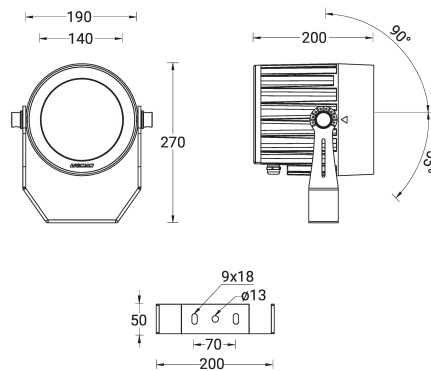

ODESSA 12 (OD-50142)

Technical information

Material	Aluminium
Light source	7 LED
Power	33 W
Lumen	1192 - 1422 lm
Efficacy	36 - 43 lm/W
Driver option	Integral control gear
Driver	Constant current (CC)

Input voltage	220-240 V 50/60 Hz
Optic	N, M, E
Optic value	20°, 34°, 24° x 49°
CCT / CRI	RGBW30, RGBW40
Dimming type	DMX, DMX/RDM
Product colours	Black, Dark Grey, White, Matt Silver, Bronze, Concrete - Urban, Softscape - Urban, Stone - Urban, Corten - Urban, Oak - Woodland, Walnut - Woodland, Pine - Woodland
Weight	5.0 kg

Operating temperature	-20 °C to 40 °C
EPA (m2)	0.054
Cable	Three IP68 connectors supplied with 0.2 m of 3x1.0 sqmm outdoor cable and 2x0.2 m of 2x0.5 sqmm outdoor shielded cable
Through wiring	Single cable entry
Lens / Reflector / Optic	High-efficiency PMMA lens, Clear toughened glass
Variants (DMX, DMX/RDM)	Compatible with EN/ IEC 60598-2-22: Suitable for emergency installations as central supply, non-maintained (Z0)

OD-50142