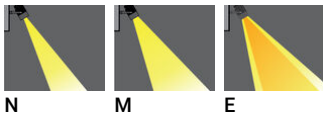

ODESSA 12 (OD-50142)

Product description

Large - RGBW

microPrim™

Luminaire Structure

- Die-cast aluminium housing
- Pre-treated before powder coating ensuring high corrosion resistance
- Single cable entry
- Three IP68 connectors supplied with 0.2 m of 3x1.0 sqmm outdoor cable and 2x0.2 m of 2x0.5 sqmm outdoor shielded cable
- Stainless steel fasteners in grade 304 with zinc flake coating (ZFC)
- Durable silicone rubber gasket
- High-efficiency PMMA lens
- Clear toughened glass
- Integral control gear
- Arm mounting installation

Optic

Product colour

Special finishes upon request

ODESSA 12 (OD-50142)

Technical information

| | |
|----------------------|-----------------------|
| Material | Aluminium |
| Light source | 7 LED |
| Power | 33 W |
| Lumen | 1192 - 1422 lm |
| Efficacy | 36 - 43 lm/W |
| Driver option | Integral control gear |
| Driver | Constant current (CC) |

| | |
|------------------------|--|
| Input voltage | 220-240 V 50/60 Hz |
| Optic | N, M, E |
| Optic value | 20°, 34°, 24° x 49° |
| CCT / CRI | RGBW30, RGBW40 |
| Dimming type | DMX, DMX/RDM |
| Product colours | Black, Dark Grey, White, Matt Silver, Bronze, Concrete - Urban, Softscape - Urban, Stone - Urban, Corten - Urban, Oak - Woodland, Walnut - Woodland, Pine - Woodland |
| Weight | 5.0 kg |

| | |
|---------------------------------|--|
| Operating temperature | -20 °C to 40 °C |
| EPA (m2) | 0.054 |
| Cable | Three IP68 connectors supplied with 0.2 m of 3x1.0 sqmm outdoor cable and 2x0.2 m of 2x0.5 sqmm outdoor shielded cable |
| Through wiring | Single cable entry |
| Lens / Reflector / Optic | High-efficiency PMMA lens, Clear toughened glass |
| Variants (DMX, DMX/RDM) | Compatible with EN/ IEC 60598-2-22: Suitable for emergency installations as central supply, non-maintained (Z0) |