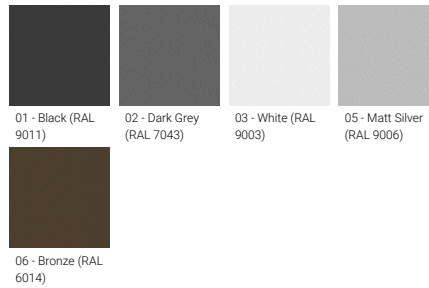

ODESSA 12 (OD-50142)

Product description

Large - RGBW

microPrim™

Luminaire Structure

- Die-cast aluminium housing
- Pre-treated before powder coating ensuring high corrosion resistance
- Single cable entry
- Three IP68 connectors supplied with 0.2 m of 3x1.0 sqmm outdoor cable and 2x0.2 m of 2x0.5 sqmm outdoor shielded cable
- Stainless steel fasteners in grade 304 with zinc flake coating (ZFC)
- Durable silicone rubber gasket
- High-efficiency PMMA lens
- Clear toughened glass
- Integral control gear
- Arm mounting installation

Optic

Product colour

Special finishes upon request

ODESSA 12 (OD-50142)

Technical information

| | |
|----------------------|-----------------------|
| Material | Aluminium |
| Light source | 7 LED |
| Power | 33 W |
| Lumen | 1192 - 1422 lm |
| Efficacy | 36 - 43 lm/W |
| Driver option | Integral control gear |
| Driver | Constant current (CC) |

| | |
|------------------------|--|
| Input voltage | 220-240 V 50/60 Hz |
| Optic | N, M, E |
| Optic value | 20°, 34°, 24° x 49° |
| CCT / CRI | RGBW30, RGBW40 |
| Dimming type | DMX, DMX/RDM |
| Product colours | Black, Dark Grey, White, Matt Silver, Bronze, Concrete - Urban, Softscape - Urban, Stone - Urban, Corten - Urban, Oak - Woodland, Walnut - Woodland, Pine - Woodland |
| Weight | 5.0 kg |