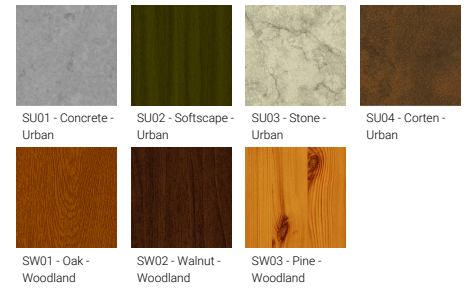

ODESSA 12 (OD-50142)

Product description

Large - RGBW

microPrim™

Luminaire Structure

- Die-cast aluminium housing
- Pre-treated before powder coating ensuring high corrosion resistance
- Single cable entry
- Three IP68 connectors supplied with 0.2 m of 3x1.0 sqmm outdoor cable and 2x0.2 m of 2x0.5 sqmm outdoor shielded cable
- Stainless steel fasteners in grade 304 with zinc flake coating (ZFC)
- Durable silicone rubber gasket
- High-efficiency PMMA lens
- Clear toughened glass
- Integral control gear
- Arm mounting installation

Optic

Product colour

Special finishes upon request

ODESSA 12 (OD-50142)

Technical information

| | |
|----------------------|-----------------------|
| Material | Aluminium |
| Light source | 7 LED |
| Power | 33 W |
| Lumen | 1192 - 1422 lm |
| Efficacy | 36 - 43 lm/W |
| Driver option | Integral control gear |
| Driver | Constant current (CC) |

| | |
|------------------------|--|
| Input voltage | 220-240 V 50/60 Hz |
| Optic | N, M, E |
| Optic value | 20°, 34°, 24° x 49° |
| CCT / CRI | RGBW30, RGBW40 |
| Dimming type | DMX, DMX/RDM |
| Product colours | Black, Dark Grey, White, Matt Silver, Bronze, Concrete - Urban, Softscape - Urban, Stone - Urban, Corten - Urban, Oak - Woodland, Walnut - Woodland, Pine - Woodland |
| Weight | 5.0 kg |