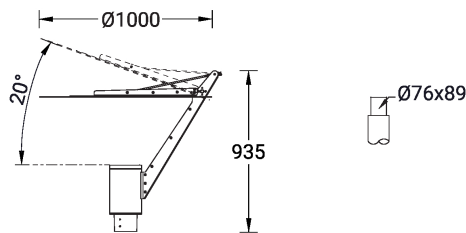

SYNDY 2 (SY-20914)

Technical information

Material	Aluminium
Light source	1 COB
Power	49 W
Lumen	2329 - 2922 lm
Efficacy	48 - 60 lm/W
Driver option	Integral control gear
Driver	Constant current (CC)
Input voltage	220-240 V 50/60 Hz

Optic	G
Optic value	122°x 120°
CCT / CRI	3000K CRI80, 4000K CRI80
Dimming type	On/Off, 1-10V, DALI
Product colours	Black, Dark Grey, White, Matt Silver, Bronze, Concrete - Urban, Softscape - Urban, Stone - Urban, Corten - Urban, Oak - Woodland, Walnut - Woodland, Pine - Woodland
Weight	34.6 kg
Operating temperature	-20 °C to 40 °C
Cable	One IP68 connector supplied with 0.2 m of 3x1.0 sqmm outdoor cable

Through wiring	Single cable entry
Lens / Reflector / Optic	Clear toughened glass, White coated aluminium reflector on the top of luminaire
MacAdam Ellipse	3 SDCM
Lifetime L90B10 (hours)	> 50,700
Lifetime L80B10 (hours)	> 63,500
Lifetime L80B50 (hours)	> 63,500
Variants (1-10V, DALI)	Compatible with EN/ IEC 60598-2-22: Suitable for emergency installations as central supply, non-maintained (Z0)

SY-20914