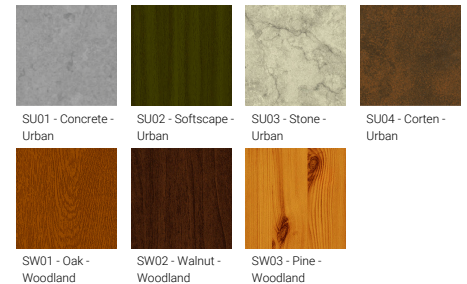

Optic

G

Product colour

Special finishes upon request

SYNDY 2 (SY-20914)

Technical information

Material	Aluminium
Light source	1 COB
Power	49 W
Lumen	2329 - 2922 lm
Efficacy	48 - 60 lm/W
Driver option	Integral control gear
Driver	Constant current (CC)
Input voltage	220-240 V 50/60 Hz

Optic	G
Optic value	122°x 120°
CCT / CRI	3000K CRI80, 4000K CRI80
Dimming type	On/Off, 1-10V, DALI
Product colours	Black, Dark Grey, White, Matt Silver, Bronze, Concrete - Urban, Softscape - Urban, Stone - Urban, Corten - Urban, Oak - Woodland, Walnut - Woodland, Pine - Woodland
Weight	34.6 kg
Operating temperature	-20 °C to 40 °C
Cable	One IP68 connector supplied with 0.2 m of 3x1.0 sqmm outdoor cable