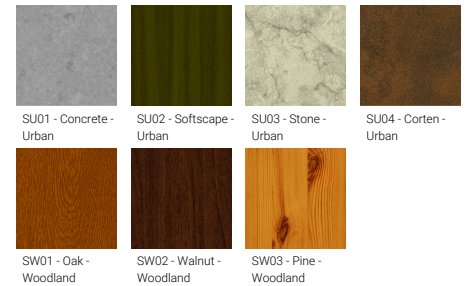

Optic

Product colour

Special finishes upon request

ABERDEEN 1 (ABA-20001-LC)

Technical information

Material	Aluminium
Light source	24 LED
Power	45 W
Lumen	5627 - 6228 lm
Efficacy	125 - 138 lm/W
Driver option	Integral control gear
Driver	Constant current (CC)
Input voltage	220-240 V 50/60 Hz
Optic	T2, T3, T4, T5
Optic value	142°x59°, 142°x72°, 102°x63°, 119°x147°

CCT / CRI	3000K CRI80, 4000K CRI80
Bug	B1-U3-G1, B2-U3-G2, B3-U2-G1
ULR	1%, 2%
ULOR	1%, 2%
CIE flux code n°3	94
Dimming type	DALI
Product colours	Black, Dark Grey, White, Matt Silver, Bronze, Concrete - Urban, Softscape - Urban, Stone - Urban, Corten - Urban, Oak - Woodland, Walnut - Woodland, Pine - Woodland
Weight	16.5 kg
Operating temperature	-20 °C to 40 °C
EPA (m2)	0.211