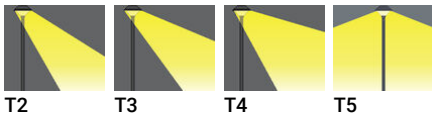

ABERDEEN 1 (ABA-20001-LC)

Product description

Top Ø700 mm - LIGHTCONNECT™

LIGHT CONNECT™ microPrim™

Luminaire Structure

- Die-cast aluminium housing
- Pre-treated before powder coating ensuring high corrosion resistance
- Single cable entry
- One IP68 connector supplied with 0.2 m of 3x1.0 sqmm outdoor cable
- Stainless steel fasteners in grade 304 with zinc flake coating (ZFC)
- Durable silicone rubber gasket
- High-efficiency PMMA lens
- Clear acrylic PMMA diffuser
- Integral control gear

Optic

Product colour

Special finishes upon request

ABERDEEN 1 (ABA-20001-LC)

Technical information

Material	Aluminium
Light source	24 LED
Power	45 W
Lumen	5627 - 6228 lm
Efficacy	125 - 138 lm/W
Driver option	Integral control gear
Driver	Constant current (CC)
Input voltage	220-240 V 50/60 Hz
Optic	T2, T3, T4, T5
Optic value	142°x59°, 142°x72°, 102°x63°, 119°x147°

CCT / CRI	3000K CRI80, 4000K CRI80
Bug	B1-U3-G1, B2-U3-G2, B3-U2-G1
ULR	1%, 2%
ULOR	1%, 2%
CIE flux code n°3	94
Dimming type	DALI
Product colours	Black, Dark Grey, White, Matt Silver, Bronze, Concrete - Urban, Softscape - Urban, Stone - Urban, Corten - Urban, Oak - Woodland, Walnut - Woodland, Pine - Woodland
Weight	16.5 kg
Operating temperature	-20 °C to 40 °C
EPA (m2)	0.211

Cable	One IP68 connector supplied with 0.2 m of 3x1.0 sqmm outdoor cable
Through wiring	Single cable entry
Lens / Reflector / Optic	High-efficiency PMMA lens, Clear acrylic PMMA diffuser
MacAdam Ellipse	3 SDCM
Lifetime L90B10 (hours)	> 90,000
Lifetime L80B10 (hours)	> 90,000
Lifetime L80B50 (hours)	> 90,000
Variants (DALI)	Compatible with EN/ IEC 60598-2-22: Suitable for emergency installations as central supply, non-maintained (Z0)