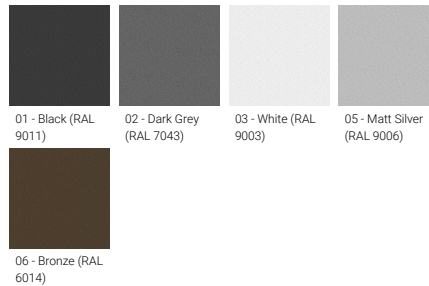

Optic

Product colour

Special finishes upon request

ABERDEEN 1 (ABA-20001-LC)

Technical information

Material	Aluminium
Light source	24 LED
Power	45 W
Lumen	5627 - 6228 lm
Efficacy	125 - 138 lm/W
Driver option	Integral control gear
Driver	Constant current (CC)
Input voltage	220-240 V 50/60 Hz
Optic	T2, T3, T4, T5
Optic value	142°x59°, 142°x72°, 102°x63°, 119°x147°

CCT / CRI	3000K CRI80, 4000K CRI80
Bug	B1-U3-G1, B2-U3-G2, B3-U2-G1
ULR	1%, 2%
ULOR	1%, 2%
CIE flux code n°3	94
Dimming type	DALI
Product colours	Black, Dark Grey, White, Matt Silver, Bronze, Concrete - Urban, Softscape - Urban, Stone - Urban, Corten - Urban, Oak - Woodland, Walnut - Woodland, Pine - Woodland
Weight	16.5 kg
Operating temperature	-20 °C to 40 °C
EPA (m2)	0.211