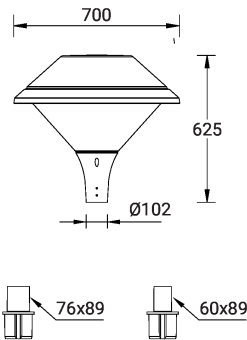

ABERDEEN 1 (ABA-20001-LC)

Technical information

Material	Aluminium
Light source	24 LED
Power	45 W
Lumen	5627 - 6228 lm
Efficacy	125 - 138 lm/W
Driver option	Integral control gear
Driver	Constant current (CC)
Input voltage	220-240 V 50/60 Hz
Optic	T2, T3, T4, T5
Optic value	142°x59°, 142°x72°, 102°x63°, 119°x147°

CCT / CRI	3000K CRI80, 4000K CRI80
Bug	B1-U3-G1, B2-U3-G2, B3-U2-G1
ULR	1%, 2%
ULOR	1%, 2%
CIE flux code n°3	94
Dimming type	DALI
Product colours	Black, Dark Grey, White, Matt Silver, Bronze, Concrete - Urban, Softscape - Urban, Stone - Urban, Corten - Urban, Oak - Woodland, Walnut - Woodland, Pine - Woodland
Weight	16.5 kg
Operating temperature	-20 °C to 40 °C
EPA (m2)	0.211

Cable	One IP68 connector supplied with 0.2 m of 3x1.0 sqmm outdoor cable
Through wiring	Single cable entry
Lens / Reflector / Optic	High-efficiency PMMA lens, Clear acrylic PMMA diffuser
MacAdam Ellipse	3 SDCM
Lifetime L90B10 (hours)	> 90,000
Lifetime L80B10 (hours)	> 90,000
Lifetime L80B50 (hours)	> 90,000
Variants (DALI)	Compatible with EN/ IEC 60598-2-22: Suitable for emergency installations as central supply, non-maintained (Z0)

ABA-20001