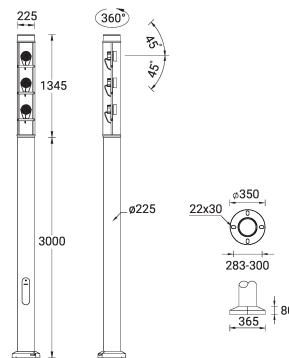

ARIZONA 3 (AR-20992)

Technical information

Material	Aluminium
Light source	3 x 18 LED
Power	84 W
Lumen	7806 - 9243 lm
Efficacy	93 - 110 lm/W
Driver option	Integral control gear
Driver	Constant current (CC)
Input voltage	220-240 V 50/60 Hz
Optic	N, M, W

Optic value	15°, 24°, 40°
CCT / CRI	3000K CRI80, 4000K CRI80
Bug	B2-U1-G0, B2-U1-G1, B2-U1-G2
ULR	<1%
ULOR	<1%
CIE flux code n°3	98, 99
Dimming type	On/Off, 1-10V, DALI
Product colours	Black, Dark Grey, White, Matt Silver, Bronze, Concrete - Urban, Softscape - Urban, Stone - Urban, Corten - Urban, Oak - Woodland, Walnut - Woodland, Pine - Woodland
Weight	41.3 kg

Operating temperature	-20 °C to 40 °C
Cable	One IP68 connector supplied with 0.2 m of 3x1.0 sqmm outdoor cable
Through wiring	Single cable entry
Lens / Reflector / Optic	High-efficiency PMMA lens, Clear acrylic PMMA diffuser
MacAdam Ellipse	3 SDCM
Lifetime L90B10 (hours)	> 120,000
Lifetime L80B10 (hours)	> 120,000
Lifetime L80B50 (hours)	> 120,000
Variants (1-10V)	Compatible with EN/ IEC 60598-2-22: Suitable for emergency installations as central supply, non-maintained (Z0)

AR-20992