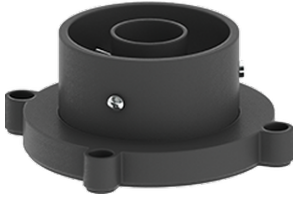

ARIZONA 3 (AR-20992)

Accessory

Anti-glare visor
A20261