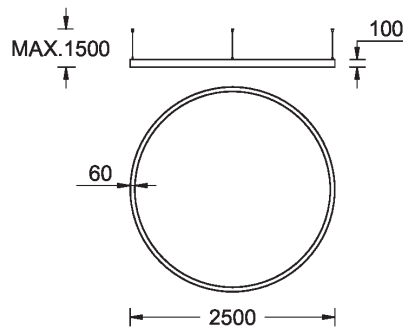

GAVLE 5 (GAV-90141)

Technical information

Material	Aluminium
Light source	960 & 960 LED
Power	250 W
Lumen	25323 - 26433 lm
Efficacy	101 - 106 lm/W
Driver option	Integral control gear for On/Off (-ND), DALI (-DA). Remote driver is included for 1-10V (-DI)

Driver	Constant current (CC)
Input voltage	220-240 V 50/60 Hz
Optic	O
Optic value	Opal
Optic (2nd)	O
Optic (2nd) value	Opal

CCT / CRI	3000K CRI80, 4000K CRI80
Dimming type	On/Off, 1-10V, DALI
Product colours	Black, White, Matt Silver, Concrete - Urban, Softscape - Urban, Stone - Urban, Corten - Urban, Oak - Woodland, Walnut - Woodland, Pine - Woodland
Weight	25.0 kg
Operating temperature	-20 °C to 40 °C
Variants (1-10V, DALI)	Compatible with EN/ IEC 60598-2-22: Suitable for emergency installations as central supply, non-maintained (Z0)

GAV-90141