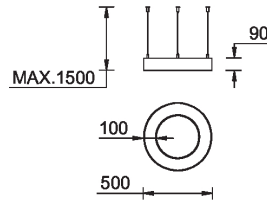

GAVLE 6 (GAV-90203)

Technical information

Material	Aluminium
Light source	1152 LED
Power	41 W
Lumen	1444 lm
Efficacy	35 lm/W
Driver option	Remote driver (included)

Driver	Constant current (CC)
Input voltage	220-240 V 50/60 Hz
Optic	0
Optic value	Opal
CCT / CRI	RGBW40
Dimming type	Bluetooth

Product colours	Black, White, Matt Silver, Concrete - Urban, Softscape - Urban, Stone - Urban, Corten - Urban, Oak - Woodland, Walnut - Woodland, Pine - Woodland
Weight	4.3 kg
Operating temperature	-20 °C to 40 °C
Variants (Bluetooth)	Compatible with EN/ IEC 60598-2-22: Suitable for emergency installations as central supply, non-maintained (Z0)

Gavle 500