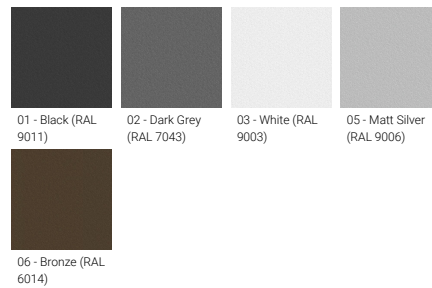

LIGHTTALK 10 (LA-40013)

Product description

Without recessing box - Integral control gear - 655 mm
 - Class I - RGBW

microPrim™

Luminaire Structure

- Die-cast aluminium end-caps
- Extruded aluminium housing and sheet aluminium front frame
- Pre-treated before powder coating ensuring high corrosion resistance
- Stainless steel frame on request
- Two cable entries for through wiring
- Four IP67 connectors supplied with 2x0.2 m of 3x1.0 sqmm outdoor cable and 2x0.2 m of 2x0.5 sqmm outdoor shielded cable
- Stainless steel fasteners in grade 304 with zinc flake coating (ZFC)
- Durable silicone rubber gasket
- Clear toughened glass
- Integral control gear
- Recessing box is not included
- 24 VDC input, DMX/RDM address with stable signal

Optic

Product colour

Special finishes upon request

LIGHTALK 10 (LA-40013)

Technical information

Material	Aluminium
Light source	20 LED
Power	33 W
Lumen	1592 - 1916 lm
Efficacy	48 - 58 lm/W
Driver option	Integral control gear
Driver	Constant current (CC)
Input voltage	220-240 V 50/60 Hz
Optic	VN, N, M, W, E

Optic value	10°, 13°, 24°, 43°, 16° x35°
CCT / CRI	RGBW30, RGBW40
Bug	B2-U1-G0
ULR	0%
ULOR	0%
CIE flux code n°3	100
Dimming type	DMX, DMX/RDM
Product colours	Black, Dark Grey, White, Matt Silver, Bronze, Concrete - Urban, Softscape - Urban, Stone - Urban, Corten - Urban, Oak - Woodland, Walnut - Woodland, Pine - Woodland
Weight	4.3 kg