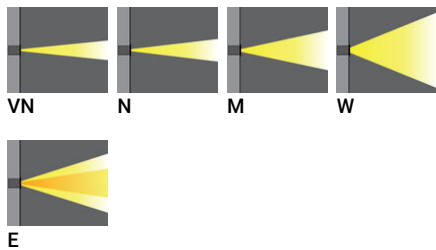

LIGHTTALK 10 (LA-40013)

Product description

Without recessing box - Integral control gear - 655 mm
 - Class I - RGBW

microPrim™

Luminaire Structure

- Die-cast aluminium end-caps
- Extruded aluminium housing and sheet aluminium front frame
- Pre-treated before powder coating ensuring high corrosion resistance
- Stainless steel frame on request
- Two cable entries for through wiring
- Four IP67 connectors supplied with 2x0.2 m of 3x1.0 sqmm outdoor cable and 2x0.2 m of 2x0.5 sqmm outdoor shielded cable
- Stainless steel fasteners in grade 304 with zinc flake coating (ZFC)
- Durable silicone rubber gasket
- Clear toughened glass
- Integral control gear
- Recessing box is not included
- 24 VDC input, DMX/RDM address with stable signal

Optic

Product colour

Special finishes upon request

LIGHTALK 10 (LA-40013)

Technical information

Material	Aluminium
Light source	20 LED
Power	33 W
Lumen	1592 - 1916 lm
Efficacy	48 - 58 lm/W
Driver option	Integral control gear
Driver	Constant current (CC)
Input voltage	220-240 V 50/60 Hz
Optic	VN, N, M, W, E

Optic value	10°, 13°, 24°, 43°, 16° x35°
CCT / CRI	RGBW30, RGBW40
Bug	B2-U1-G0
ULR	0%
ULOR	0%
CIE flux code n°3	100
Dimming type	DMX, DMX/RDM
Product colours	Black, Dark Grey, White, Matt Silver, Bronze, Concrete - Urban, Softscape - Urban, Stone - Urban, Corten - Urban, Oak - Woodland, Walnut - Woodland, Pine - Woodland
Weight	4.3 kg

Operating temperature	-20 °C to 40 °C
Cable	Four IP67 connectors supplied with 2x0.2 m of 3x1.0 sqmm outdoor cable and 2x0.2 m of 2x0.5 sqmm outdoor shielded cable
Through wiring	Two cable entries for through wiring
Lens / Reflector / Optic	Clear toughened glass
MacAdam Ellipse	7 SDCM
Lifetime L90B10 (hours)	> 50,000
Lifetime L80B10 (hours)	> 68,000
Lifetime L80B50 (hours)	> 100,000
Variants (DMX/RDM)	Compatible with EN/ IEC 60598-2-22: Suitable for emergency installations as central supply, non-maintained (Z0)