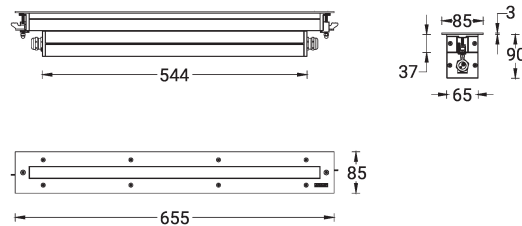

LIGHTALK 10 (LA-40013)

Technical information

Material	Aluminium
Light source	20 LED
Power	33 W
Lumen	1592 - 1916 lm
Efficacy	48 - 58 lm/W
Driver option	Integral control gear
Driver	Constant current (CC)
Input voltage	220-240 V 50/60 Hz
Optic	VN, N, M, W, E

Optic value	10°, 13°, 24°, 43°, 16° x35°
CCT / CRI	RGBW30, RGBW40
Bug	B2-U1-G0
ULR	0%
ULOR	0%
CIE flux code n°3	100
Dimming type	DMX, DMX/RDM
Product colours	Black, Dark Grey, White, Matt Silver, Bronze, Concrete - Urban, Softscape - Urban, Stone - Urban, Corten - Urban, Oak - Woodland, Walnut - Woodland, Pine - Woodland
Weight	4.3 kg

Operating temperature	-20 °C to 40 °C
Cable	Four IP67 connectors supplied with 2x0.2 m of 3x1.0 sqmm outdoor cable and 2x0.2 m of 2x0.5 sqmm outdoor shielded cable
Through wiring	Two cable entries for through wiring
Lens / Reflector / Optic	Clear toughened glass
MacAdam Ellipse	7 SDCM
Lifetime L90B10 (hours)	> 50,000
Lifetime L80B10 (hours)	> 68,000
Lifetime L80B50 (hours)	> 100,000
Variants (DMX/RDM)	Compatible with EN/ IEC 60598-2-22: Suitable for emergency installations as central supply, non-maintained (Z0)

LA-40013