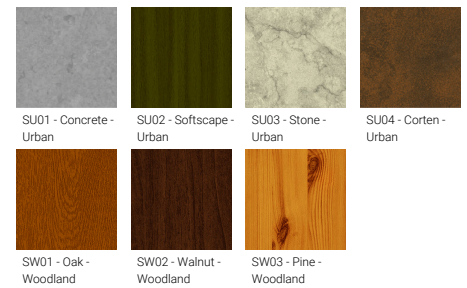

Optic

Product colour

Special finishes upon request

LIGHTALK 10 (LA-40013)

Technical information

Material	Aluminium
Light source	20 LED
Power	33 W
Lumen	1592 - 1916 lm
Efficacy	48 - 58 lm/W
Driver option	Integral control gear
Driver	Constant current (CC)
Input voltage	220-240 V 50/60 Hz
Optic	VN, N, M, W, E

Optic value	10°, 13°, 24°, 43°, 16° x35°
CCT / CRI	RGBW30, RGBW40
Bug	B2-U1-G0
ULR	0%
ULOR	0%
CIE flux code n°3	100
Dimming type	DMX, DMX/RDM
Product colours	Black, Dark Grey, White, Matt Silver, Bronze, Concrete - Urban, Softscape - Urban, Stone - Urban, Corten - Urban, Oak - Woodland, Walnut - Woodland, Pine - Woodland
Weight	4.3 kg