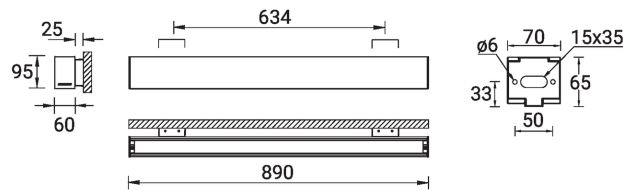

NYBRO 8 (NYB-30311)

Technical information

Material	Aluminium
Light source	108 & 96 LED
Power	39 W
Lumen	4310 - 4861 lm
Efficacy	111 - 125 lm/W
Driver option	Integral control gear
Driver	Constant current (CC)
Input voltage	220-240 V 50/60 Hz

Optic	O, P
Optic value	Opal, Micro-prismatic
Optic (2nd)	O
Optic (2nd) value	Opal
CCT / CRI	3000K CRI80, 4000K CRI80
Dimming type	On/Off, 1-10V, DALI
Product colours	Black, White, Matt Silver, Concrete - Urban, Softscape - Urban, Stone - Urban, Corten - Urban, Oak - Woodland, Walnut - Woodland, Pine - Woodland
Weight	4.2 kg

Operating temperature	-20 °C to 40 °C
MacAdam Ellipse	3 SDCM
Lifetime L90B10 (hours)	> 23,000
Lifetime L80B10 (hours)	> 45,000
Lifetime L80B50 (hours)	> 50,000
Variants (1-10V, DALI)	Compatible with EN/ IEC 60598-2-22: Suitable for emergency installations as central supply, non- maintained (Z0)

NYB-30311