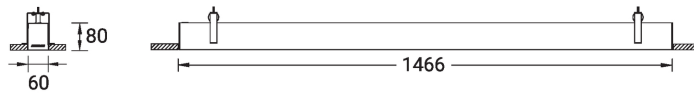

NYBRO 4 (NYB-80331)

Technical information

Material	Aluminium
Light source	180 LED
Power	24 W
Lumen	2286 - 2867 lm
Efficacy	95 - 119 lm/W
Driver option	Integral control gear
Driver	Constant current (CC)

Input voltage	220-240 V 50/60 Hz
Optic	O, P
Optic value	Opal, Micro-prismatic
CCT / CRI	3000K CRI80, 4000K CRI80
Dimming type	On/Off, 1-10V, DALI
Product colours	Black, White, Matt Silver, Concrete - Urban, Softscape - Urban, Stone - Urban, Corten - Urban, Oak - Woodland, Walnut - Woodland, Pine - Woodland
Weight	4.5 kg

Operating temperature	-20 °C to 40 °C
MacAdam Ellipse	3 SDCM
Lifetime L90B10 (hours)	> 23,000
Lifetime L80B10 (hours)	> 45,000
Lifetime L80B50 (hours)	> 50,000
Variants (1-10V, DALI)	Compatible with EN/ IEC 60598-2-22: Suitable for emergency installations as central supply, non- maintained (Z0)

NYB-80331