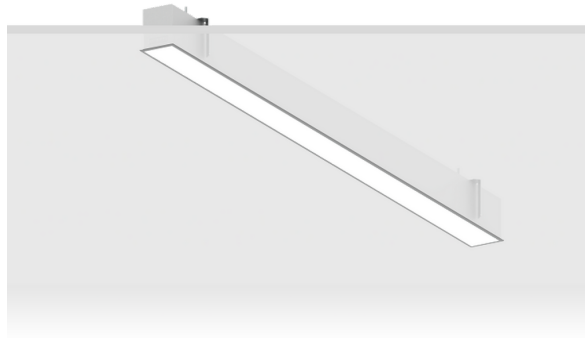

NYBRO 4 (NYB-80331)

Product description

Down - 60x80 mm - 1466 mm - Trimless

microPrim™

Luminaire Structure

- Die-cast aluminium end-caps and extruded aluminium profile with powder coating
- Passive thermal management
- Stainless steel fasteners in grade 304 with zinc flake coating (ZFC)
- PMMA diffuser with Opal (UGR <19) and micro prismatic (UGR <13) options for better glare control

- Integral control gear
- Stainless steel brackets and screws for mounting
- Down light distribution only
- Wireless control available through Bluetooth connection

- Daylight and occupancy sensor options
- Emergency module (1 or 3 hours) is available upon request with 3 options (BASIC, SELF-TEST, PRO-DALI)