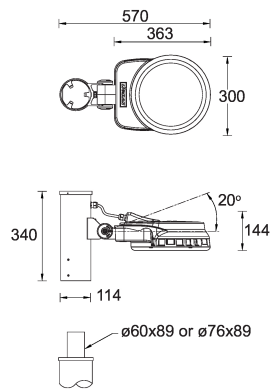

QUANTUM 2 (QA-21021) (Version 2)

Technical information

Material	Aluminium
Light source	6 COB
Power	83 W
Lumen	7196 - 8132 lm
Efficacy	87 - 98 lm/W
Driver option	Integral control gear
Driver	Constant current (CC)
Input voltage	220-240 V 50/60 Hz

Optic	N, M, W, VW
Optic value	24°, 33°, 44°, 76°
CCT / CRI	2700K CRI80, 3000K CRI80, 4000K CRI80
Bug	B3-U0-G0, B3-U0-G1, B4-U0-G0
ULR	<1%
ULOR	<1%
CIE flux code n°3	100, 99
Dimming type	On/Off, 1-10V, DALI

Product colours	Black, Dark Grey, White, Matt Silver, Bronze, Concrete - Urban, Softscape - Urban, Stone - Urban, Corten - Urban, Oak - Woodland, Walnut - Woodland, Pine - Woodland
Weight	10.8 kg
Operating temperature	-20 °C to 40 °C
EPA (m2)	0.097
Cable	One cable gland supplied with 0.5 m of 3x1.0 sqmm outdoor cable
Through wiring	Single cable entry
Lens / Reflector / Optic	High-efficiency optical reflector, Clear toughened glass
Variants (On/Off, 1-10V, DALI)	Compatible with EN/ IEC 60598-2-22: Suitable for emergency installations as central supply, non-maintained (Z0)

QA-21021