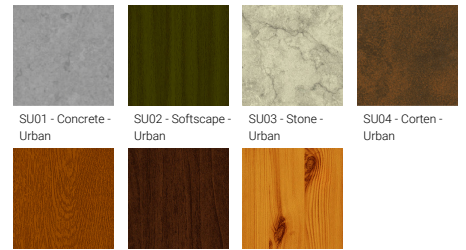

**Optic**

N M W VW

**Product colour**

01 - Black (RAL 9011) 02 - Dark Grey (RAL 7043) 03 - White (RAL 9003) 05 - Matt Silver (RAL 9006)

06 - Bronze (RAL 6014)

**Special finishes upon request**

SU01 - Concrete - Urban SU02 - Softscape - Urban SU03 - Stone - Urban SU04 - Corten - Urban

SW01 - Oak - Woodland SW02 - Walnut - Woodland SW03 - Pine - Woodland

**QUANTUM 2 (QA-21021) (Version 2)**

**Technical information**

<b>Material</b>	Aluminium
<b>Light source</b>	6 COB
<b>Power</b>	83 W
<b>Lumen</b>	7196 - 8132 lm
<b>Efficacy</b>	87 - 98 lm/W
<b>Driver option</b>	Integral control gear
<b>Driver</b>	Constant current (CC)
<b>Input voltage</b>	220-240 V 50/60 Hz