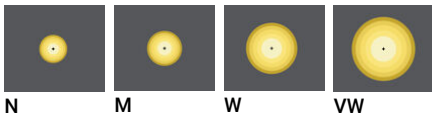

**QUANTUM 2 (QA-21021) (Version 2)**

**Product description**

1 side

microVos microPrim™

**Luminaire Structure**

- Die-cast aluminium housing
- Pre-treated before powder coating ensuring high corrosion resistance
- Single cable entry
- One cable gland supplied with 0.5 m of 3x1.0 sqmm outdoor cable

- Stainless steel fasteners in grade 304 with zinc flake coating (ZFC)
- Durable silicone rubber gasket
- High-efficiency optical reflector
- Clear toughened glass

- Integral control gear
- Surge protection 10kV

**Optic**

N M W VW

**Product colour**

01 - Black (RAL 9011) 02 - Dark Grey (RAL 7043) 03 - White (RAL 9003) 05 - Matt Silver (RAL 9006)

06 - Bronze (RAL 6014)

**Special finishes upon request**

SU01 - Concrete - Urban SU02 - Softscape - Urban SU03 - Stone - Urban SU04 - Corten - Urban

<b>Product colours</b>	Black, Dark Grey, White, Matt Silver, Bronze, Concrete - Urban, Softscape - Urban, Stone - Urban, Corten - Urban, Oak - Woodland, Walnut - Woodland, Pine - Woodland
<b>Weight</b>	10.8 kg
<b>Operating temperature</b>	-20 °C to 40 °C
<b>EPA (m2)</b>	0.097
<b>Cable</b>	One cable gland supplied with 0.5 m of 3x1.0 sqmm outdoor cable
<b>Through wiring</b>	Single cable entry
<b>Lens / Reflector / Optic</b>	High-efficiency optical reflector, Clear toughened glass
<b>Variants (On/Off, 1-10V, DALI)</b>	Compatible with EN/ IEC 60598-2-22: Suitable for emergency installations as central supply, non-maintained (Z0)