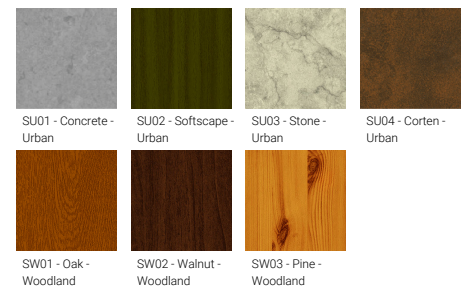

Optic

G

Product colour

Special finishes upon request

VANCOUVER 1 (VA-20001-LC)

Technical information

Material	Aluminium
Light source	1 COB
Power	40 W
Lumen	2775 - 2969 lm
Efficacy	69 - 74 lm/W
Driver option	Integral control gear
Driver	Constant current (CC)
Input voltage	220-240 V 50/60 Hz
Optic	G
Optic value	65°

CCT / CRI	3000K CRI80, 4000K CRI80
Bug	B2-U0-G0
ULR	1%
ULOR	1%
CIE flux code n°3	99
Dimming type	DALI
Product colours	Black, Dark Grey, White, Matt Silver, Bronze, Concrete - Urban, Softscape - Urban, Stone - Urban, Corten - Urban, Oak - Woodland, Walnut - Woodland, Pine - Woodland
Weight	55.0 kg
Operating temperature	-20 °C to 40 °C
EPA (m2)	0.299