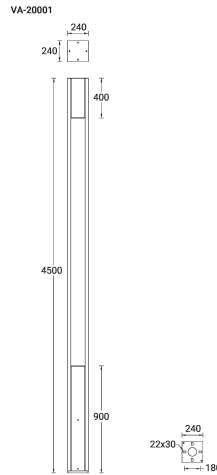

VANCOUVER 1 (VA-20001-LC)

Product description

4500 mm - No decorative pattern - LIGHTCONNECT™

Luminaire Structure

- Die-cast aluminium housing
- Extruded aluminium column
- Pre-treated before powder coating ensuring high corrosion resistance
- Single cable entry
- One IP68 connector supplied with 0.3 m of 3x1.0 sqmm outdoor cable
- Stainless steel fasteners in grade 304 with zinc flake coating (ZFC)
- Durable silicone rubber gasket
- High-efficiency optical reflector
- Clear toughened glass
- Integral control gear
- Maximum wind load resistance is 160 km/h
- Surge protection 10kV
- VANCOUVER luminaires with projectors on top and colder than 3000K CCT do not meet the IDA certification requirements

Optic

G

Product colour

Special finishes upon request

VANCOUVER 1 (VA-20001-LC)

Technical information

Material	Aluminium
Light source	1 COB
Power	40 W
Lumen	2775 - 2969 lm
Efficacy	69 - 74 lm/W
Driver option	Integral control gear
Driver	Constant current (CC)
Input voltage	220-240 V 50/60 Hz
Optic	G
Optic value	65°

Cable	One IP68 connector supplied with 0.3 m of 3x1.0 sqmm outdoor cable
Through wiring	Single cable entry
Lens / Reflector / Optic	High-efficiency optical reflector, Clear toughened glass
MacAdam Ellipse	3 SDCM
Lifetime L90B10 (hours)	> 50,700
Lifetime L80B10 (hours)	> 63,500
Lifetime L80B50 (hours)	> 63,500
Variants (DALI)	Compatible with EN/ IEC 60598-2-22: Suitable for emergency installations as central supply, non-maintained (Z0)