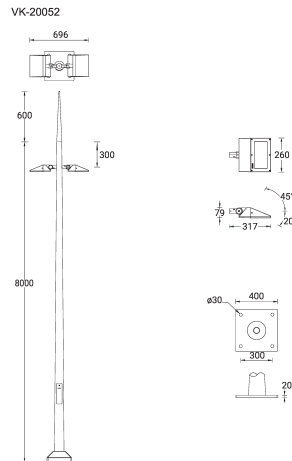

**VEKTER 23 (VK-20052)**

**Product description**

2 sides - Supplied with specific 8 m cylindrical, tapered galvanised steel pole: SPT280176-VK-51-54

**Luminaire Structure**

- Die-cast aluminium housing
- Pre-treated before powder coating ensuring high corrosion resistance
- Single cable entry
- One cable gland supplied with 1 m of 3x1.0 sqmm outdoor cable
- Stainless steel fasteners in grade 304 with zinc flake coating (ZFC)
- Durable silicone rubber gasket
- Clear toughened glass
- High-efficiency PMMA lens
- Integral control gear
- Maximum wind load resistance is 140 km/h
- Surge protection 10kV

**Optic**

**Product colour**

**Special finishes upon request**

**VEKTER 23 (VK-20052)**

**Technical information**

<b>Material</b>	Aluminium
<b>Light source</b>	2 x 12 LED
<b>Power</b>	56 W
<b>Lumen</b>	6344 - 7488 lm
<b>Efficacy</b>	117 - 139 lm/W
<b>Driver option</b>	Integral control gear
<b>Driver</b>	Constant current (CC)
<b>Input voltage</b>	220-240 V 50/60 Hz
<b>Optic</b>	M, W, EW, T2, T3, T4, ME
<b>Optic value</b>	30°, 56°, 109°, 139°x60°, 123°x87°, 106°x72°, 140°x62°

<b>Cable</b>	One cable gland supplied with 1 m of 3x1.0 sqmm outdoor cable
<b>Through wiring</b>	Single cable entry
<b>Lens / Reflector / Optic</b>	Clear toughened glass, High-efficiency PMMA lens
<b>MacAdam Ellipse</b>	3 SDCM
<b>Lifetime L90B10 (hours)</b>	> 90,000
<b>Lifetime L80B10 (hours)</b>	> 90,000
<b>Lifetime L80B50 (hours)</b>	> 90,000
<b>Variants (On/Off, DALI)</b>	Compatible with EN/ IEC 60598-2-22: Suitable for emergency installations as central supply, non-maintained (Z0)