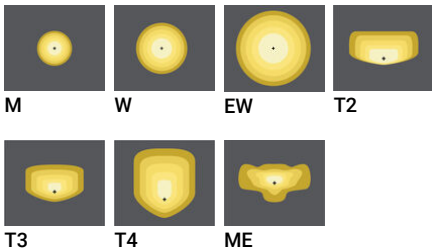

**VEKTER 23 (VK-20052)**

**Product description**

2 sides - Supplied with specific 8 m cylindrical, tapered galvanised steel pole: SPT280176-VK-51-54

**Luminaire Structure**

- Die-cast aluminium housing
- Pre-treated before powder coating ensuring high corrosion resistance
- Single cable entry
- One cable gland supplied with 1 m of 3x1.0 sqmm outdoor cable
- Stainless steel fasteners in grade 304 with zinc flake coating (ZFC)
- Durable silicone rubber gasket
- Clear toughened glass
- High-efficiency PMMA lens
- Integral control gear
- Maximum wind load resistance is 140 km/h
- Surge protection 10kV

**Optic**

**Product colour**

**Special finishes upon request**

**VEKTER 23 (VK-20052)**

**Technical information**

<b>Material</b>	Aluminium
<b>Light source</b>	2 x 12 LED
<b>Power</b>	56 W
<b>Lumen</b>	6344 - 7488 lm
<b>Efficacy</b>	117 - 139 lm/W
<b>Driver option</b>	Integral control gear
<b>Driver</b>	Constant current (CC)
<b>Input voltage</b>	220-240 V 50/60 Hz
<b>Optic</b>	M, W, EW, T2, T3, T4, ME
<b>Optic value</b>	30°, 56°, 109°, 139°x60°, 123°x87°, 106°x72°, 140°x62°

<b>CCT / CRI</b>	2700K CRI80, 3000K CRI80, 4000K CRI80
<b>Bug</b>	B1-U0-G0, B1-U0-G1, B2-U0-G0, B3-U0-G0
<b>ULR</b>	<1%
<b>ULOR</b>	<1%
<b>CIE flux code n°3</b>	97, 99
<b>Dimming type</b>	On/Off, DALI
<b>Product colours</b>	Black, Dark Grey, White, Matt Silver, Bronze, Concrete - Urban, Softscape - Urban, Stone - Urban, Corten - Urban, Oak - Woodland, Walnut - Woodland, Pine - Woodland
<b>Weight</b>	88.5 kg
<b>Operating temperature</b>	-20 °C to 50 °C
<b>EPA (m2)</b>	0.023