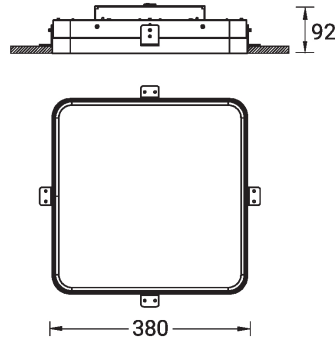

ARDEN 2 (ARD-80111)

Technical information

Material	Aluminium
Light source	288 LED
Power	27 W
Lumen	2821 - 3154 lm
Efficacy	104 - 117 lm/W
Driver option	Integral control gear
Driver	Constant current (CC)
Input voltage	220-240 V 50/60 Hz
Optic	O, P

Optic value	108°, 93°
CCT / CRI	3000K CRI80, 4000K CRI80
Bug	B1-U0-G1, B2-U0-G1
ULR	<1%
ULOR	<1%
CIE flux code n°3	96, 97
Dimming type	On/Off, 1-10V, DALI
Product colours	Black, White, Matt Silver, Concrete - Urban, Softscape - Urban, Stone - Urban, Corten - Urban, Oak - Woodland, Walnut - Woodland, Pine - Woodland
Weight	3.3 kg

Operating temperature	-20 °C to 40 °C
Lens / Reflector / Optic	PMMA diffuser with Opal (UGR <19) and micro prismatic (UGR <13) options for better glare control
MacAdam Ellipse	3 SDCM
Lifetime L90B10 (hours)	> 23,000
Lifetime L80B10 (hours)	> 45,000
Lifetime L80B50 (hours)	> 50,000
Variants (1-10V, DALI)	Compatible with EN/ IEC 60598-2-22: Suitable for emergency installations as central supply, non-maintained (ZO)

ARD-80111