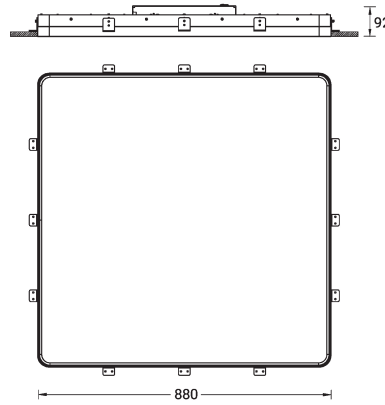

ARDEN 2 (ARD-80142)

Technical information

Material	Aluminium
Light source	1512 LED
Power	162 W
Lumen	18910 - 22203 lm
Efficacy	117 - 137 lm/W
Driver option	Remote driver (included)
Driver	Constant current (CC)
Input voltage	220-240 V 50/60 Hz
Optic	O, P

Optic value	108°, 93°
CCT / CRI	3000K CRI80, 4000K CRI80
Bug	B4-U0-G2
ULR	<1%
ULOR	<1%
CIE flux code n°3	96, 97
Dimming type	On/Off, 1-10V, DALI
Product colours	Black, White, Matt Silver, Concrete - Urban, Softscape - Urban, Stone - Urban, Corten - Urban, Oak - Woodland, Walnut - Woodland, Pine - Woodland
Weight	12.7 kg

Operating temperature	-20 °C to 40 °C
Lens / Reflector / Optic	PMMA diffuser with Opal (UGR <19) and micro prismatic (UGR <13) options for better glare control
MacAdam Ellipse	3 SDCM
Lifetime L90B10 (hours)	> 23,000
Lifetime L80B10 (hours)	> 45,000
Lifetime L80B50 (hours)	> 50,000
Variants (On/Off, 1-10V, DALI)	Compatible with EN/ IEC 60598-2-22: Suitable for emergency installations as central supply, non-maintained (Z0)

ARD-80142