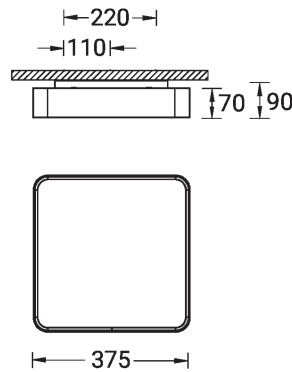

ARDEN 3 (ARD-80213)

Technical information

Material	Aluminium
Light source	576 LED
Power	29 W
Lumen	3041 - 3456 lm
Efficacy	105 - 119 lm/W
Driver option	Integral control gear
Driver	Constant current (CC)
Input voltage	220-240 V 50/60 Hz
Optic	O, P

Optic value	108°, 93°
CCT / CRI	TW (2700K - 6500K)
Bug	B1-U0-G1, B2-U0-G1
ULR	<1%
ULOR	<1%
CIE flux code n°3	96, 97
Dimming type	DALI
Product colours	Black, White, Matt Silver, Concrete - Urban, Softscape - Urban, Stone - Urban, Corten - Urban, Oak - Woodland, Walnut - Woodland, Pine - Woodland
Weight	3.8 kg

Operating temperature	-20 °C to 40 °C
Lens / Reflector / Optic	PMMA diffuser with Opal (UGR <19) and micro prismatic (UGR <13) options for better glare control
MacAdam Ellipse	3 SDCM
Lifetime L90B10 (hours)	> 23,000
Lifetime L80B10 (hours)	> 45,000
Lifetime L80B50 (hours)	> 50,000
Variants (DALI)	Compatible with EN/ IEC 60598-2-22: Suitable for emergency installations as central supply, non-maintained (Z0)

ARD-80213