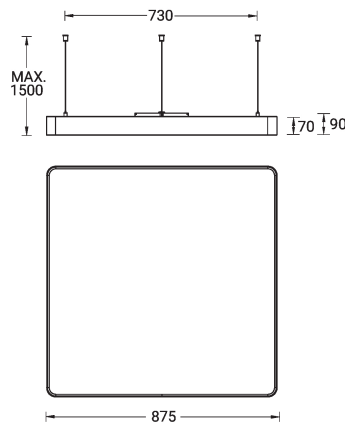

ARDEN 4 (ARD-90041)

Technical information

Material	Aluminium
Light source	1512 LED
Power	108 W
Lumen	12630 - 14846 lm
Efficacy	117 - 137 lm/W
Driver option	Remote driver (included)
Driver	Constant current (CC)
Input voltage	220-240 V 50/60 Hz
Optic	O, P

Optic value	108°, 93°
CCT / CRI	3000K CRI80, 4000K CRI80
Bug	B3-U0-G1, B3-U0-G2
ULR	<1%
ULOR	<1%
CIE flux code n°3	96, 97
Dimming type	On/Off, 1-10V, DALI
Product colours	Black, White, Matt Silver, Concrete - Urban, Softscape - Urban, Stone - Urban, Corten - Urban, Oak - Woodland, Walnut - Woodland, Pine - Woodland
Weight	12.1 kg

Operating temperature	-20 °C to 40 °C
Lens / Reflector / Optic	PMMA diffuser with Opal (UGR <19) and micro prismatic (UGR <13) options for better glare control
MacAdam Ellipse	3 SDCM
Lifetime L90B10 (hours)	> 23,000
Lifetime L80B10 (hours)	> 45,000
Lifetime L80B50 (hours)	> 50,000
Variants (On/Off, 1-10V, DALI)	Compatible with EN/ IEC 60598-2-22: Suitable for emergency installations as central supply, non-maintained (Z0)

ARD-90041